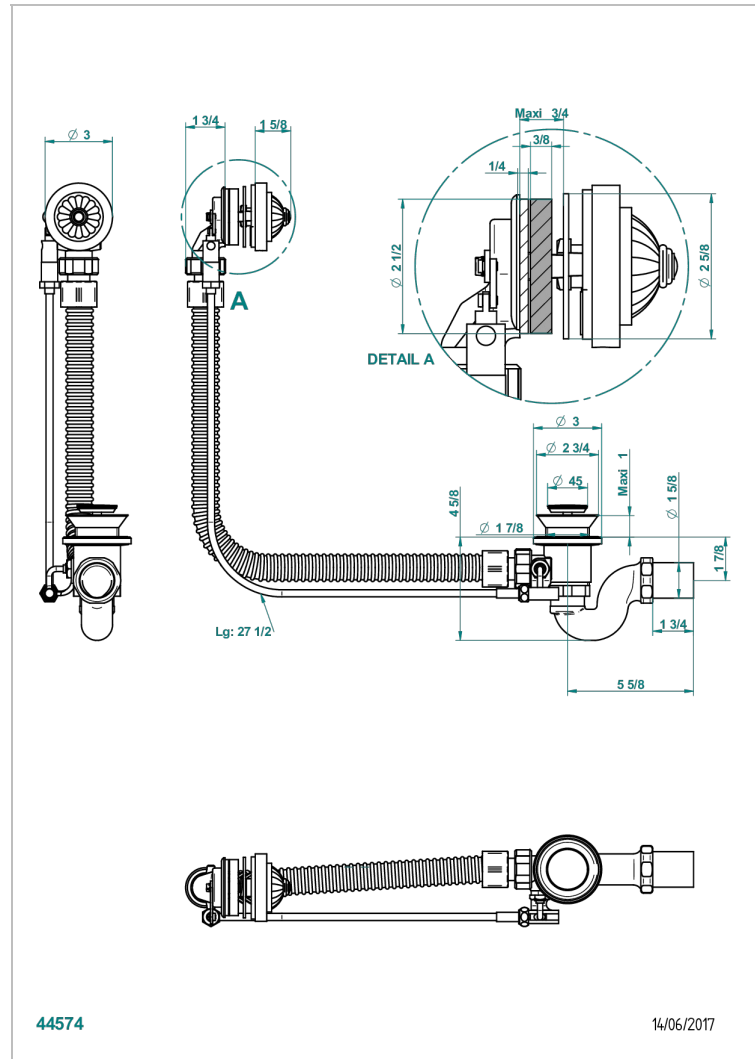

CHEVERNY MALACHITE

A1S-300/70

Complete bath pop-up waste 70 cm

CHARACTERISTIC

- Cheverny Malachite
- Complete bath pop-up waste 70 cm

AVAILABLE FINITIONS

Blush PVD - H62
Brass color PVD - H49
Brown bronze color PVD - F33
Gold color PVD - H52
Graphite PVD - H64
Matt Umber PVD - H67