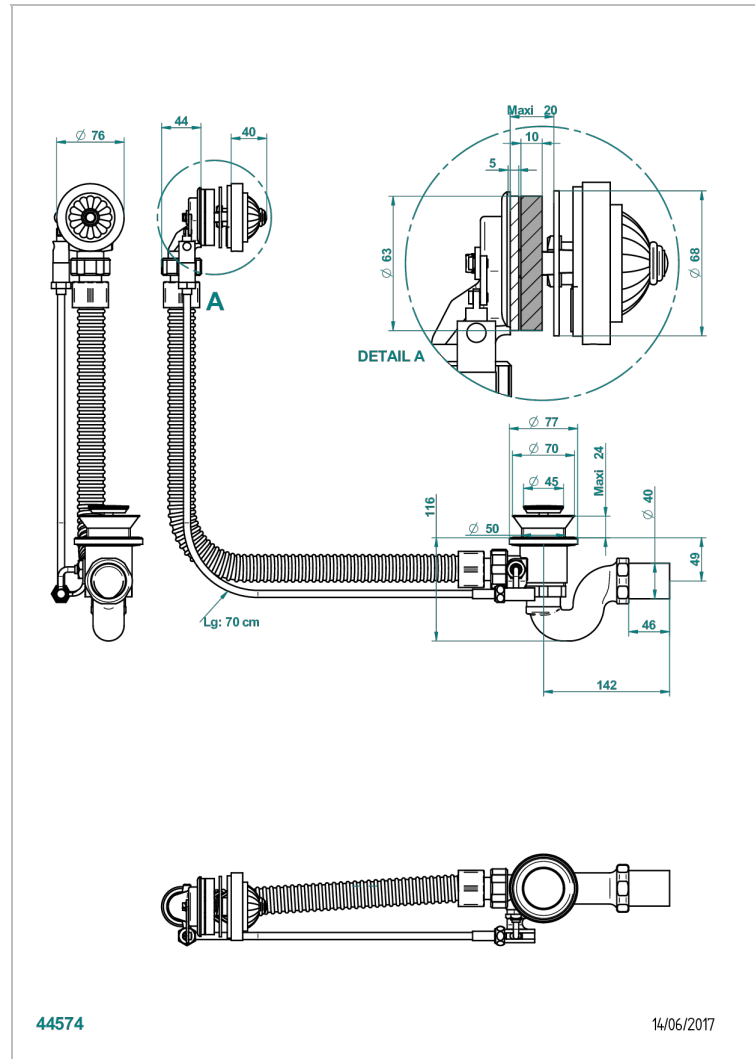

# AMBOISE MALACHITE

A1J-300/70

Complete bath pop-up waste 70 cm

## CHARACTERISTIC

- Amboise Malachite
- Complete bath pop-up waste 70 cm