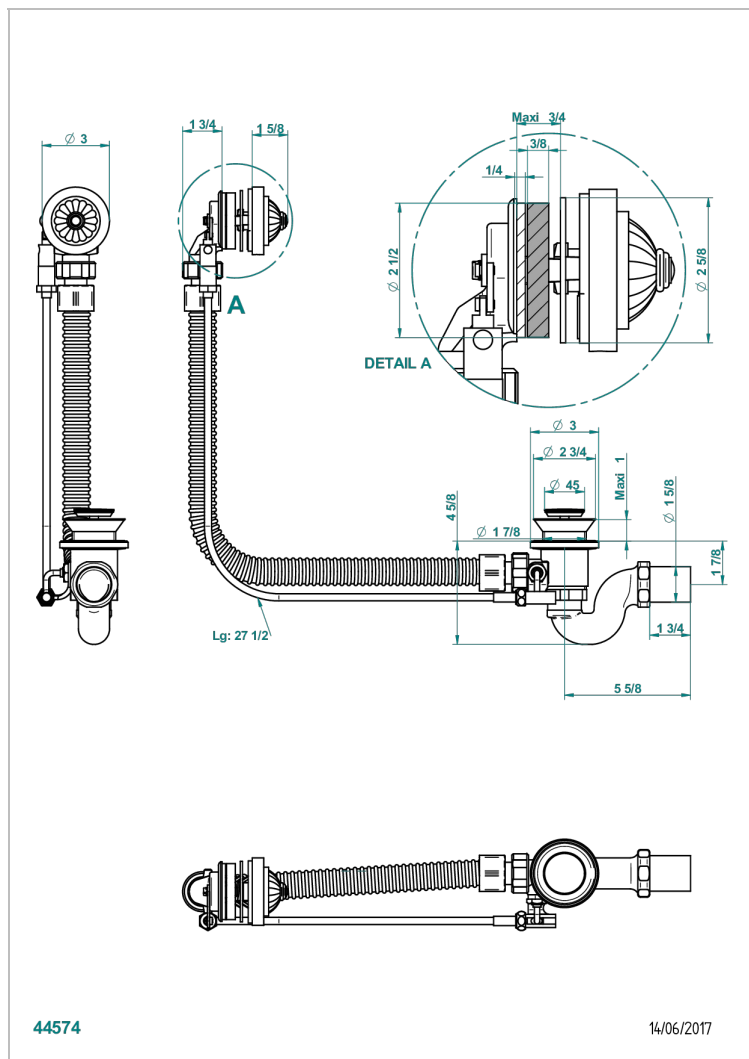

AMBOISE MALACHITE

A1J-300/70

Complete bath pop-up waste 70 cm

CHARACTERISTIC

- Amboise Malachite
- Complete bath pop-up waste 70 cm

AVAILABLE FINITIONS

Blush PVD - H62
Brass color PVD - H49
Brown bronze color PVD - F33
Gold color PVD - H52
Graphite PVD - H64
Matt Umber PVD - H67