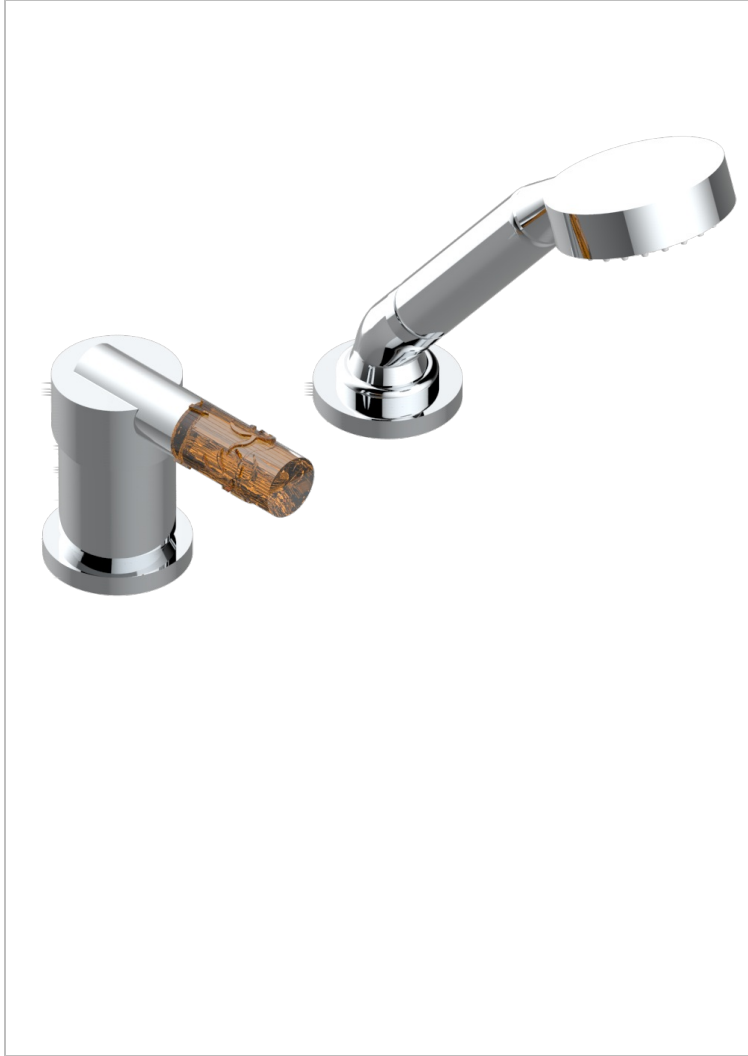

BAMBOU AMBER CRYSTAL

A34-6523/60A

Rim mounted ceramic mixer with handshower

CHARACTERISTIC

- BamboU Amber crystal
- Rim mounted ceramic mixer with handshower

TECHNICAL SPECS

- Recommandé : 3 bars (max. 5 bars) - Advised : 43,5 psi (max. 72 psi)
- 9,5 l/min à 3 bars (2.5 gpm at 43.5 psi)

AVAILABLE FINITIONS

Antique nickel - H28
Black ceram - D30
Blush PVD - H62
Brass color PVD - H49
Brown bronze color PVD - F33
Gold color PVD - H52

Graphite PVD - H64
Lacquered light bronze - D01
Matt Umber PVD - H67
Matt blush PVD - H60
Matt brass color PVD - H50
Matt brown bronze color PVD - F34

Matt chrome - C02
Matt gold - F07
Matt gold color PVD - H53
Matt graphite PVD - H65
Matt nickel (color finish) - C01
Matt nickel color PVD - H56

Nickel color PVD - H55
Polished chrome (color finish) - A02
Polished chrome / Polished gold (color finish) - G02
Polished gold (color finish) - F01
Polished nickel - B01
Soft gold - F30