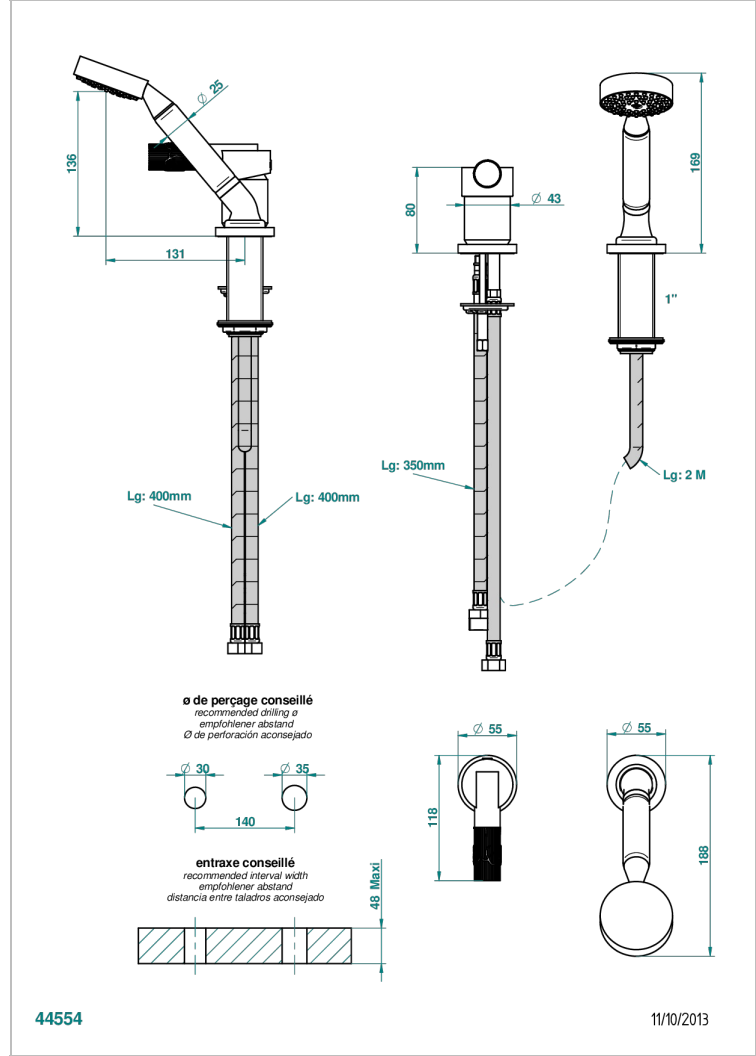

BAMBOU AMBER CRYSTAL

A34-6523/60A

Rim mounted ceramic mixer with handshower

CHARACTERISTIC

- BamboU Amber crystal
- Rim mounted ceramic mixer with handshower

TECHNICAL SPECS

- Recommandé : 3 bars (max. 5 bars) - Advised : 43,5 psi (max. 72 psi)
- 9,5 l/min à 3 bars (2.5 gpm at 43.5 psi)