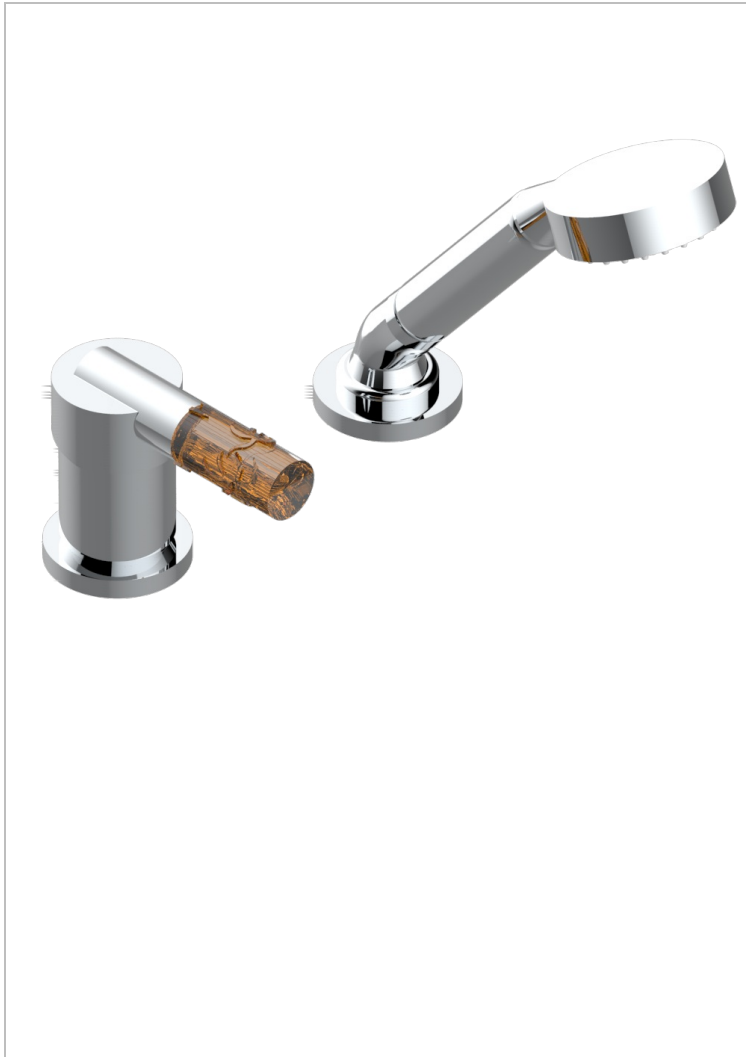

BAMBOU AMBER CRYSTAL

A34-6523/60A

Rim mounted ceramic mixer with handshower

CHARACTERISTIC

- BamboU Amber crystal
- Rim mounted ceramic mixer with handshower

TECHNICAL SPECS

- Recommandé : 3 bars (max. 5 bars) - Advised : 43,5 psi (max. 72 psi)
- 9,5 l/min à 3 bars (2.5 gpm at 43.5 psi)

AVAILABLE FINITIONS

Antique nickel - H28
Black ceram - D30
Blush PVD - H62
Brass color PVD - H49
Brown bronze color PVD - F33
Gold color PVD - H52

Graphite PVD - H64
Lacquered light bronze - D01
Matt Umber PVD - H67
Matt blush PVD - H60
Matt brass color PVD - H50
Matt brown bronze color PVD - F34

Matt chrome - C02
Matt gold - F07
Matt gold color PVD - H53
Matt graphite PVD - H65
Matt nickel (color finish) - C01
Matt nickel color PVD - H56

Nickel color PVD - H55
Polished chrome (color finish) - A02
Polished chrome / Polished gold (color finish) - G02
Polished gold (color finish) - F01
Polished nickel - B01
Soft gold - F30