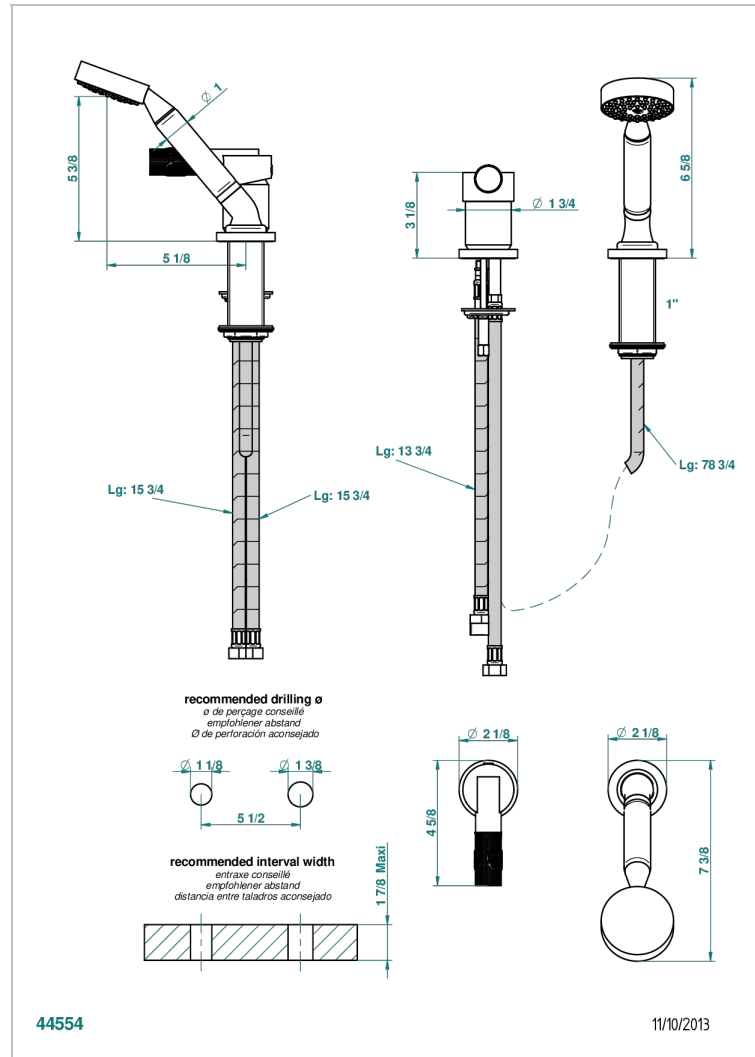

BAMBOU AMBER CRYSTAL

A34-6523/60A

Rim mounted ceramic mixer with handshower

CHARACTERISTIC

- BamboU Amber crystal
- Rim mounted ceramic mixer with handshower

TECHNICAL SPECS

- Recommandé : 3 bars (max. 5 bars) - Advised : 43,5 psi (max. 72 psi)
- 9,5 l/min à 3 bars (2.5 gpm at 43.5 psi)

AVAILABLE FINITIONS

Antique nickel - H28
Black ceram - D30
Blush PVD - H62
Brass color PVD - H49
Brown bronze color PVD - F33
Gold color PVD - H52

Graphite PVD - H64
Lacquered light bronze - D01
Matt Umber PVD - H67
Matt blush PVD - H60
Matt brass color PVD - H50
Matt brown bronze color PVD - F34