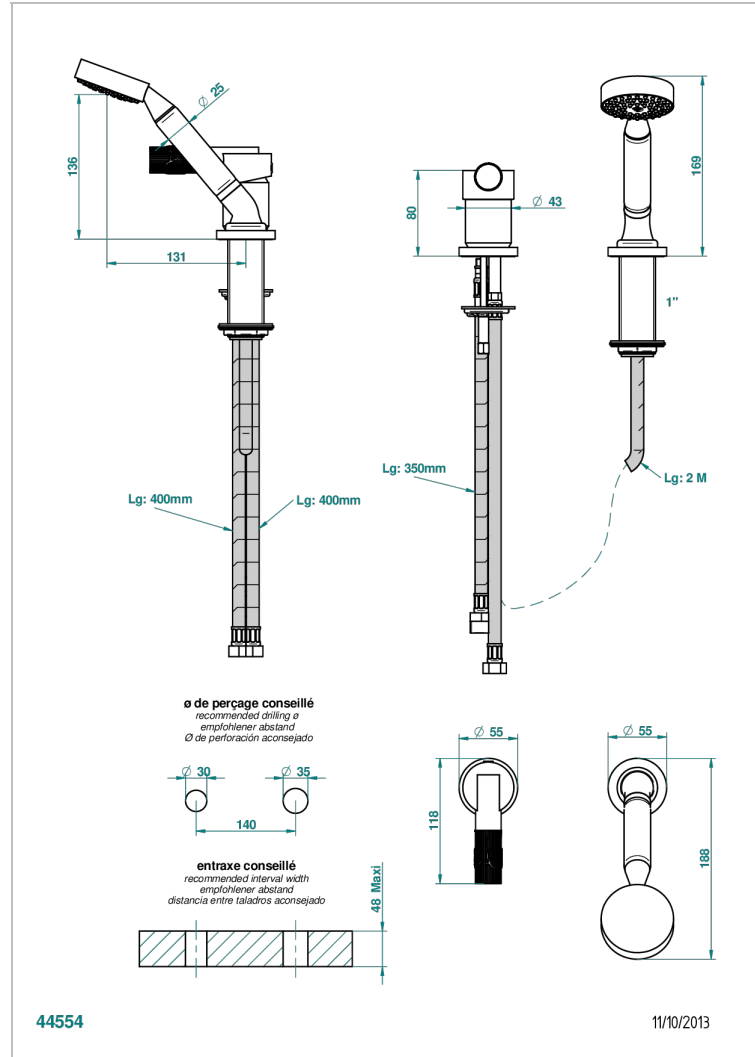

BAMBOU AMBER CRYSTAL

A34-6523/60A

Rim mounted ceramic mixer with handshower

CHARACTERISTIC

- BamboU Amber crystal
- Rim mounted ceramic mixer with handshower

TECHNICAL SPECS

- Recommandé : 3 bars (max. 5 bars) - Advised : 43,5 psi (max. 72 psi)
- 9,5 l/min à 3 bars (2.5 gpm at 43.5 psi)