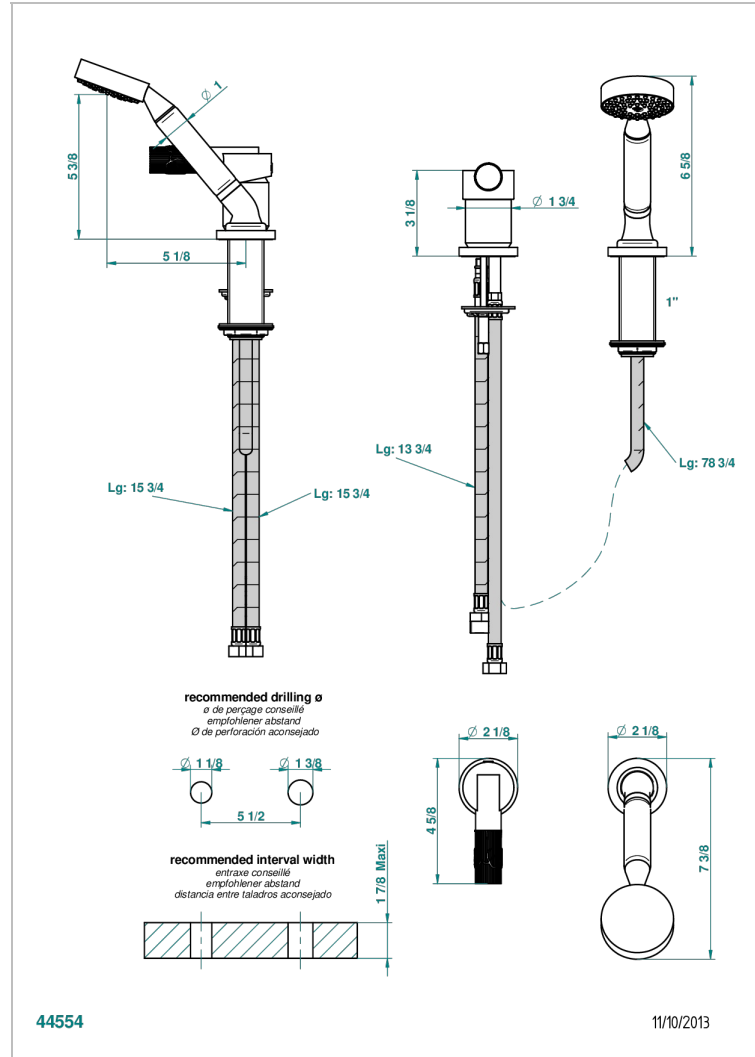

BAMBOU AMBER CRYSTAL

A34-6523/60A

Rim mounted ceramic mixer with handshower

CHARACTERISTIC

- BamboU Amber crystal
- Rim mounted ceramic mixer with handshower

TECHNICAL SPECS

- Recommandé : 3 bars (max. 5 bars) - Advised : 43,5 psi (max. 72 psi)
- 9,5 l/min à 3 bars (2.5 gpm at 43.5 psi)