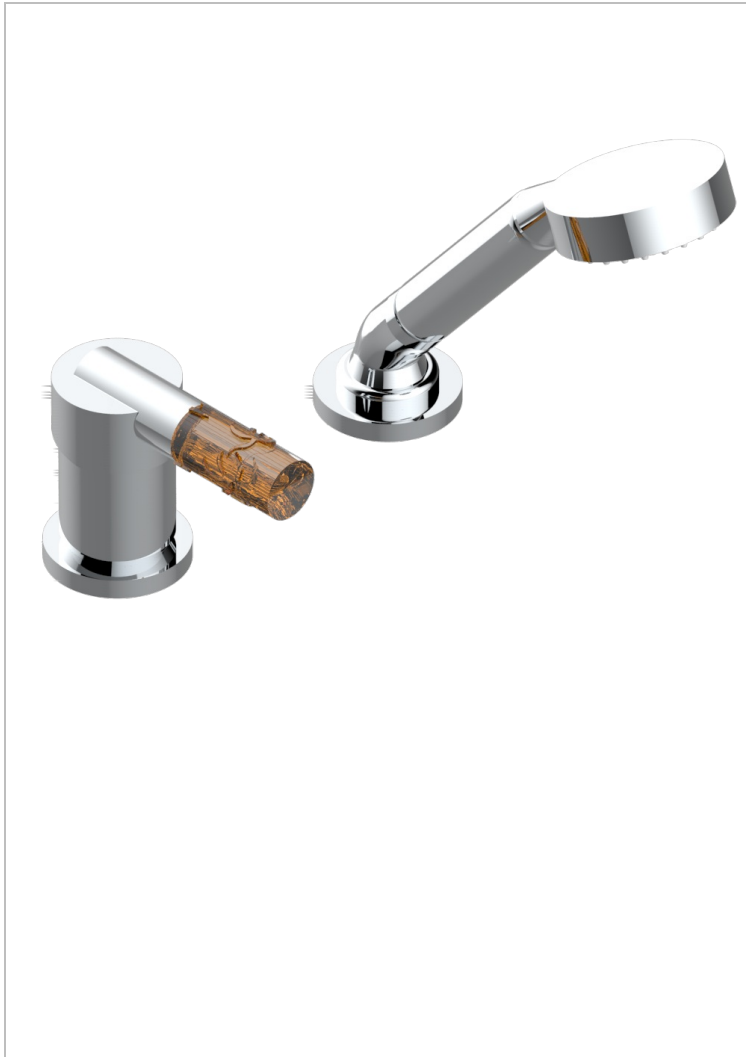

BAMBOU AMBER CRYSTAL

A34-6523/60A

Rim mounted ceramic mixer with handshower

CHARACTERISTIC

- BamboU Amber crystal
- Rim mounted ceramic mixer with handshower

TECHNICAL SPECS

- Recommandé : 3 bars (max. 5 bars) - Advised : 43,5 psi (max. 72 psi)
- 9,5 l/min à 3 bars (2.5 gpm at 43.5 psi)

AVAILABLE FINITIONS

Antique nickel - H28
 Black ceram - D30
 Blush PVD - H62
 Brass color PVD - H49
 Brown bronze color PVD - F33
 Gold color PVD - H52

Graphite PVD - H64
 Lacquered light bronze - D01
 Matt Umber PVD - H67
 Matt blush PVD - H60
 Matt brass color PVD - H50
 Matt brown bronze color PVD - F34

Matt chrome - C02
 Matt gold - F07
 Matt gold color PVD - H53
 Matt graphite PVD - H65
 Matt nickel (color finish) - C01
 Matt nickel color PVD - H56

Nickel color PVD - H55
 Polished chrome (color finish) - A02
 Polished chrome / Polished gold (color finish) - G02
 Polished gold (color finish) - F01
 Polished nickel - B01
 Soft gold - F30