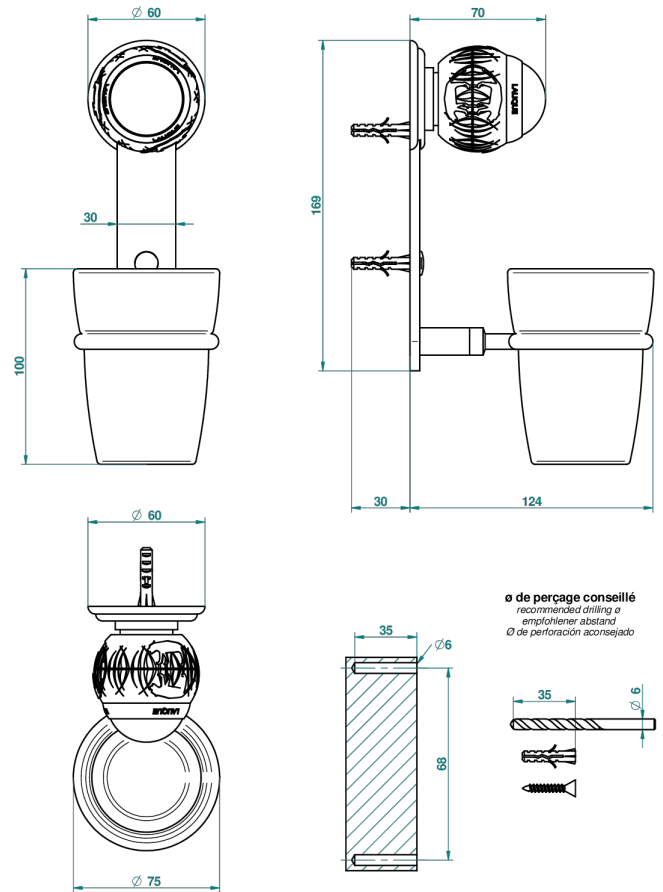

PANTHERE BLACK CRYSTAL

A2K-536

Tumbler holder, wall mounted

THG®
PARIS

CHARACTERISTIC

- Panthère Black crystal
- Tumbler holder, wall mounted

AVAILABLE FINITIONS

Black ceram - D30
Blush PVD - H62
Brass color PVD - H49
Brown bronze color PVD - F33
Chrome polished - A02
Chrome polished / gold polished - G02

Copper antique matt, coated - H07
Gold color PVD - H52
Gold mat - F07
Gold polished - F01
Graphite PVD - H64
Light coated bronze - D01

Matt Umber PVD - H67
Matt blush PVD - H60
Matt brass color PVD - H50
Matt brown bronze color PVD - F34
Matt chrome (American satin) - C02
Matt gold color PVD - H53

Matt graphite PVD - H65
Matt nickel (American satin) - C01
Matt nickel color PVD - H56
Nickel antique / Sovereign - H28
Nickel color PVD - H55
Nickel polished - B01

Soft gold - F30
Soft matt gold - F31
Umber PVD - H66