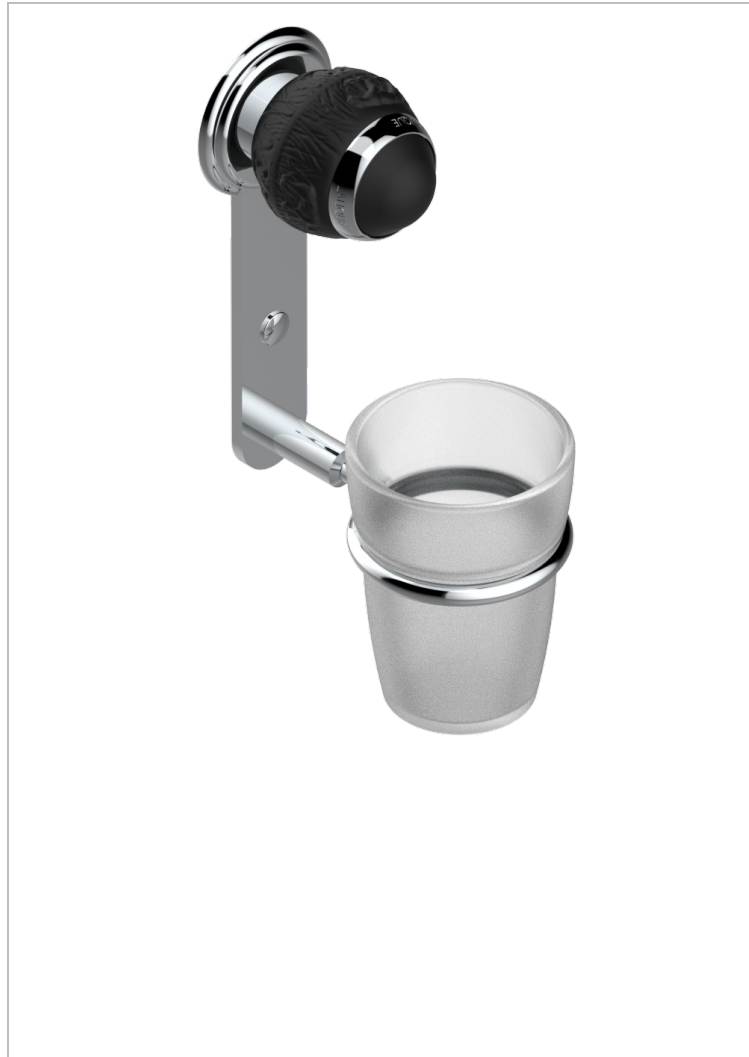

# PANTHERE BLACK CRYSTAL

A2K-536

Wall mounted glass tumbler and holder

THG<sup>®</sup>  
PARIS

## CHARACTERISTIC

- Panthère Black crystal
- Wall mounted glass tumbler and holder

## AVAILABLE FINITIONS

Antique nickel - H28  
Black ceram - D30  
Blush PVD - H62  
Brass color PVD - H49  
Brown bronze color PVD - F33  
Gold color PVD - H52

Graphite PVD - H64  
Lacquered light bronze - D01  
Matt Umber PVD - H67  
Matt blush PVD - H60  
Matt brass color PVD - H50  
Matt brown bronze color PVD - F34