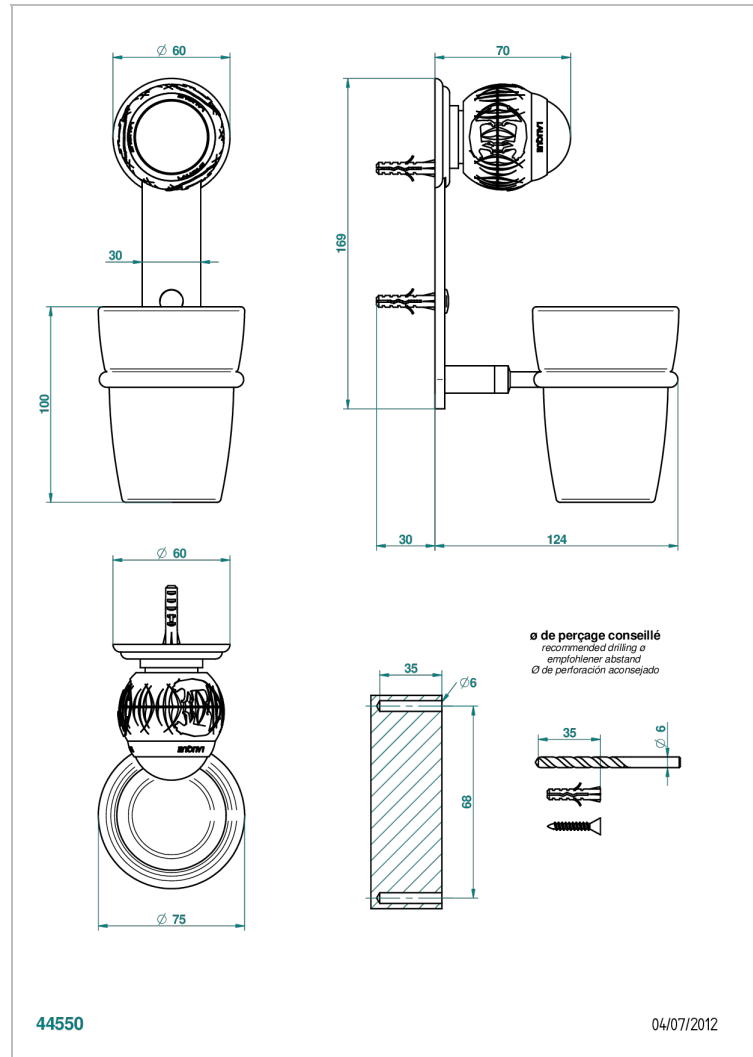

# PANTHERE BLACK CRYSTAL

A2K-536

Wall mounted glass tumbler and holder

THG<sup>®</sup>  
PARIS

## CHARACTERISTIC

- Panthère Black crystal
- Wall mounted glass tumbler and holder