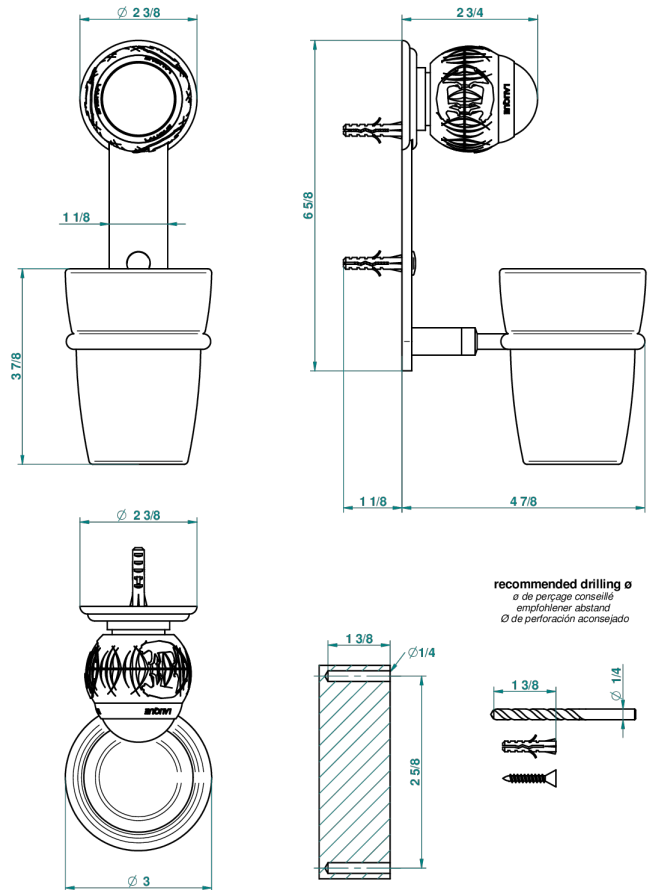

# PANTHERE BLACK CRYSTAL

A2K-536

Wall mounted glass tumbler and holder

THG<sup>®</sup>  
PARIS

44550

04/07/2012

## CHARACTERISTIC

- Panthère Black crystal
- Wall mounted glass tumbler and holder