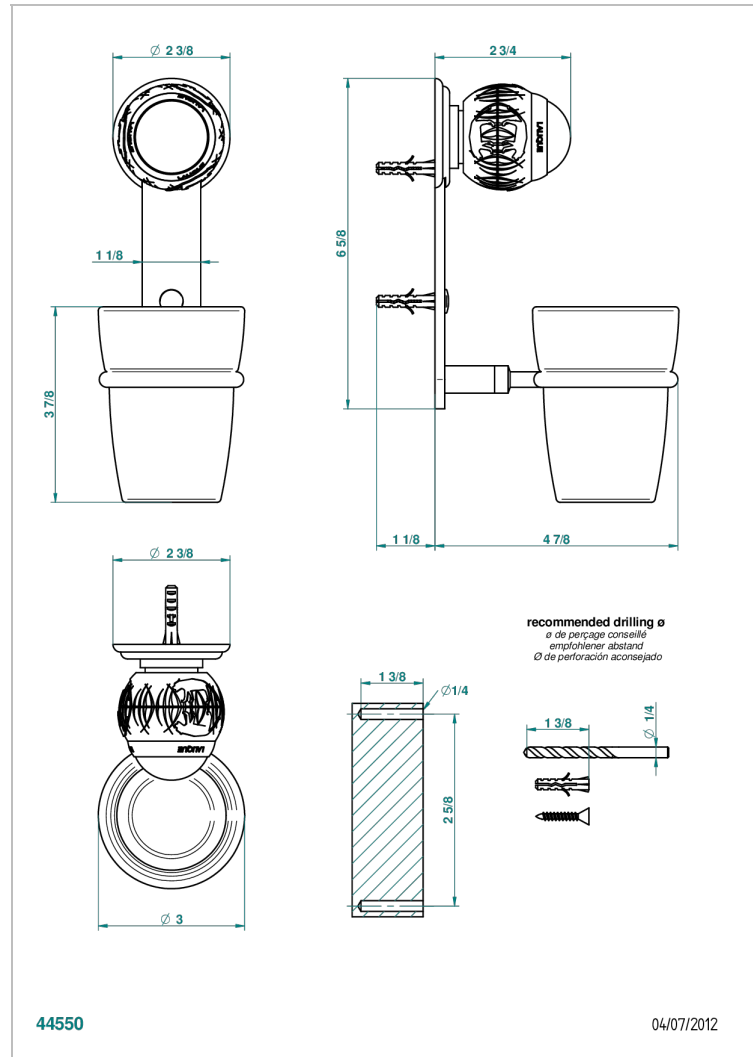

PANTHERE BLACK CRYSTAL

A2K-536

Wall mounted glass tumbler and holder

THG[®]
PARIS

CHARACTERISTIC

- Panthere Black crystal
- Wall mounted glass tumbler and holder

AVAILABLE FINITIONS

Antique nickel - H28
Black ceram - D30
Blush PVD - H62
Brass color PVD - H49
Brown bronze color PVD - F33
Gold color PVD - H52