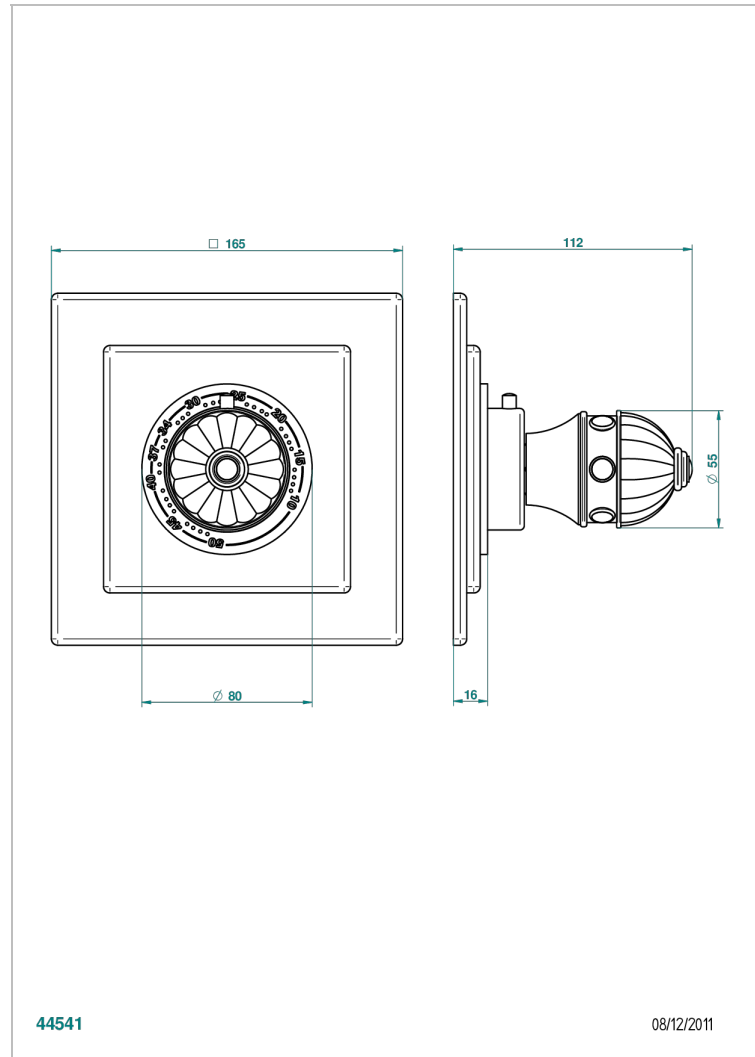

CHEVERNY MALACHITE

A1S-15EN16EC

Trim plate and handle for eurotherm valve 8200/us & 8300/us

44541

08/12/2011

CHARACTERISTIC

- Cheverny Malachite
- Trim plate and handle for eurotherm valve 8200/us & 8300/us