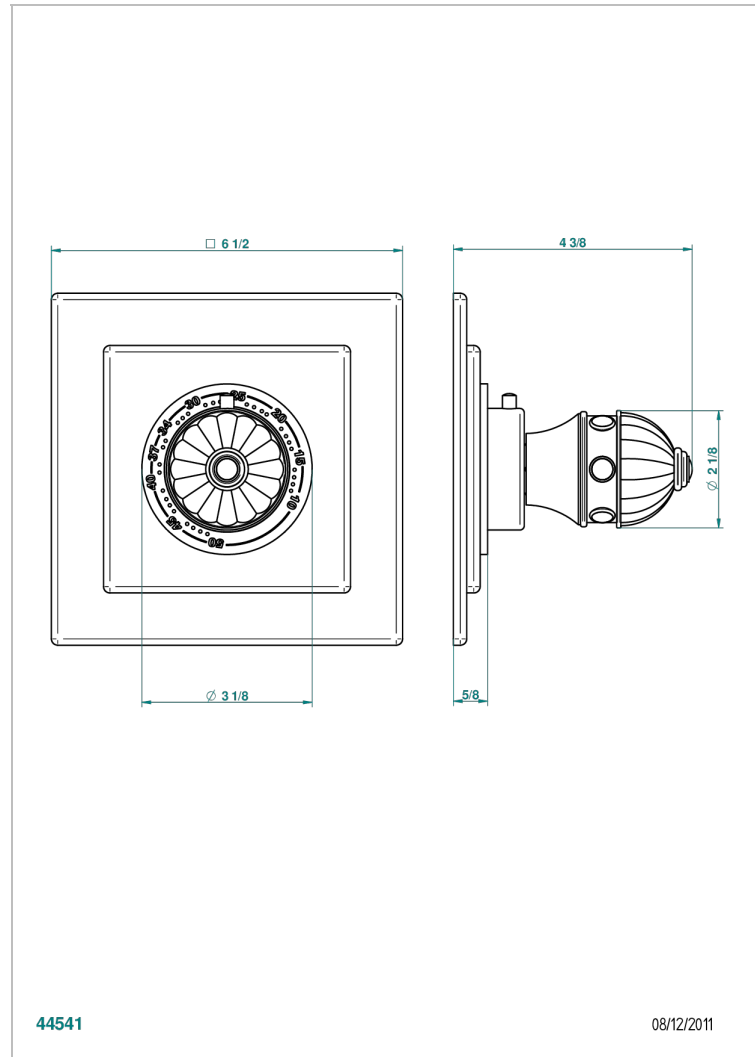

# CHEVERNY MALACHITE

A1S-15EN16EC

Trim plate and handle for eurotherm valve 8200/us & 8300/us

## CHARACTERISTIC

- Cheverny Malachite
- Trim plate and handle for eurotherm valve 8200/us & 8300/us