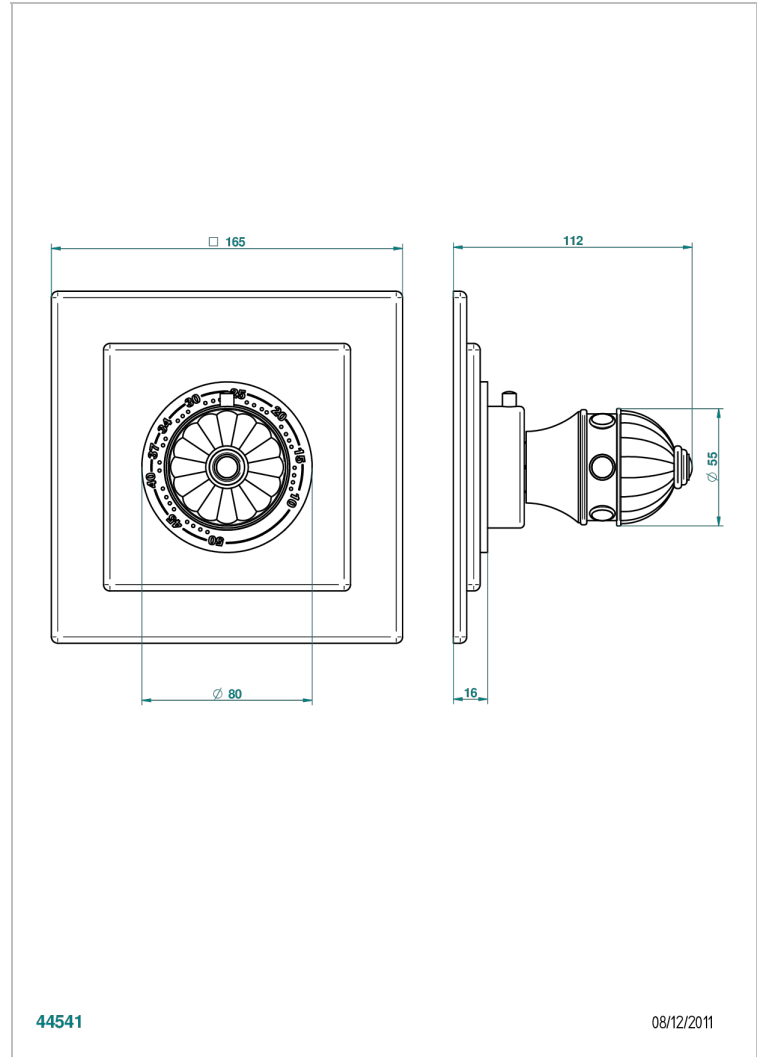

CHEVERNY MALACHITE

A1S-15EN16EC

Trim for Eurotherm thermostat n° 8105N, 8200N, 8300

THG[®]
PARIS

CHARACTERISTIC

- Cheverny Malachite
- Trim for Eurotherm thermostat n° 8105N, 8200N, 8300

RELATED SKU'S

- Ref. G00-8105N 1/2" Eurotherm thermostat, 40 l/min with wax cartridge
- Ref. G00-8200N 3/4" Eurotherm thermostat, 80 l/min

AVAILABLE FINITIONS

Antique nickel - H28
Black ceram - D30
Blush PVD - H62
Brass color PVD - H49
Brown bronze color PVD - F33
Gold color PVD - H52

Graphite PVD - H64
Matt Umber PVD - H67
Matt blush PVD - H60
Matt brass color PVD - H50
Matt brown bronze color PVD - F34
Matt chrome - C02