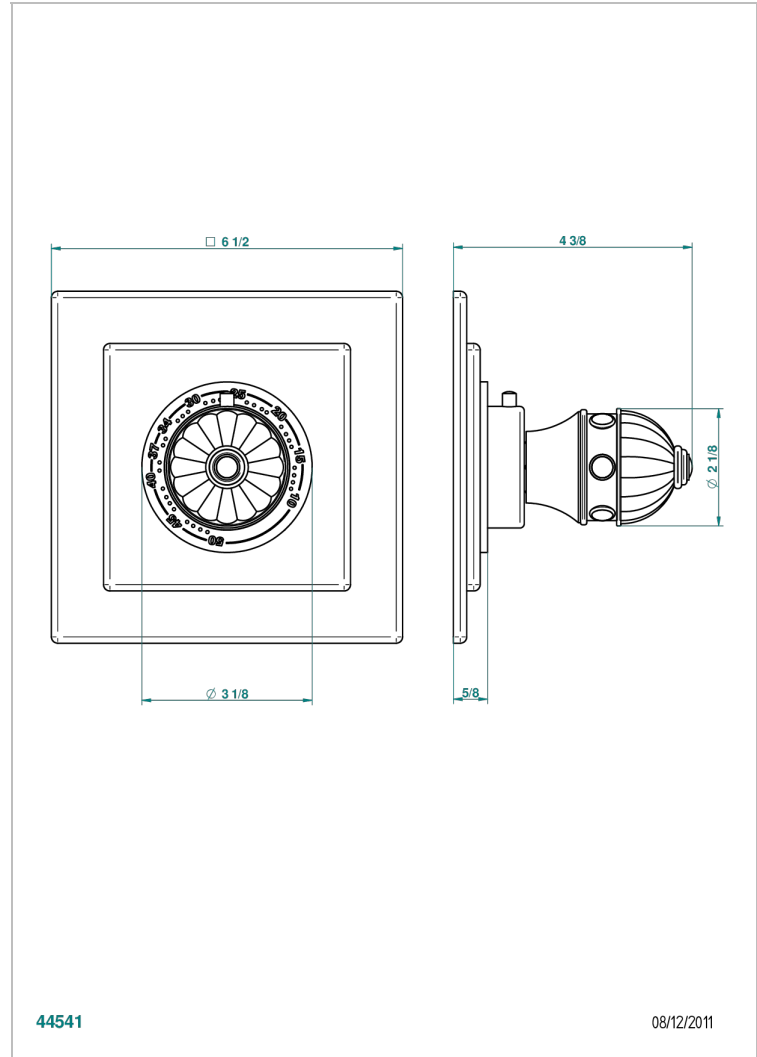

CHEVERNY MALACHITE

A1S-15EN16EC

Trim for Eurotherm thermostat n° 8105N, 8200N, 8300

CHARACTERISTIC

- Cheverny Malachite
- Trim for Eurotherm thermostat n° 8105N, 8200N, 8300

RELATED SKU'S

- Ref. G00-8105N 1/2" Eurotherm thermostat, 40 l/min with wax cartridge
- Ref. G00-8200N 3/4" Eurotherm thermostat, 80 l/min