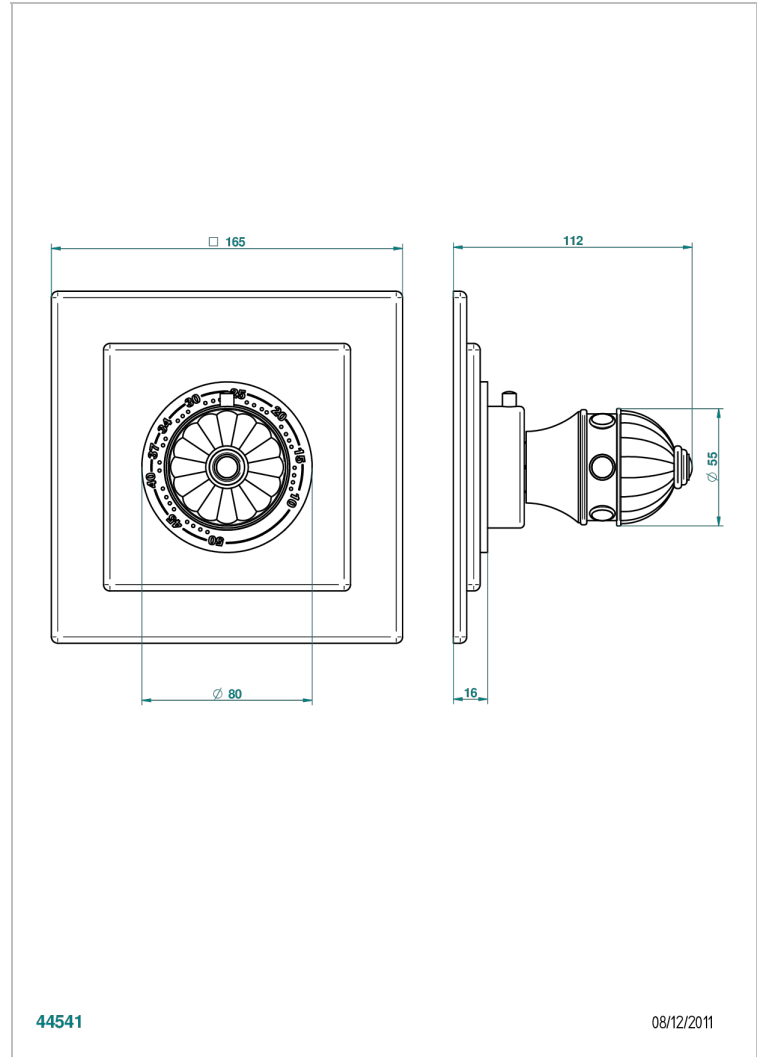

# CHEVERNY MALACHITE

A1S-15EN16EC

Trim for Eurotherm thermostat n° 8105N, 8200N, 8300

THG<sup>®</sup>  
PARIS

## CHARACTERISTIC

- Cheverny Malachite
- Trim for Eurotherm thermostat n° 8105N, 8200N, 8300

## RELATED SKU'S

- Ref. G00-8105N 1/2" Eurotherm thermostat, 40 l/min with wax cartridge
- Ref. G00-8200N 3/4" Eurotherm thermostat, 80 l/min