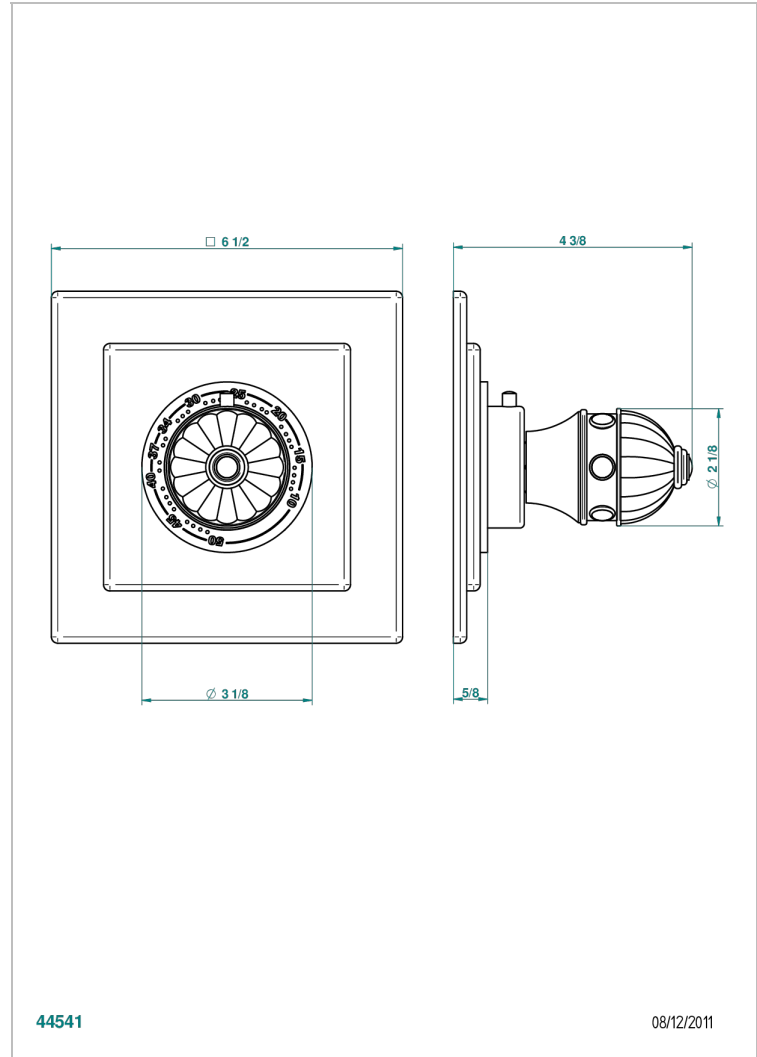

CHEVERNY MALACHITE

A1S-15EN16EC

Trim for Eurotherm thermostat n° 8105N, 8200N, 8300

44541

08/12/2011

CHARACTERISTIC

- Cheverny Malachite
- Trim for Eurotherm thermostat n° 8105N, 8200N, 8300

RELATED SKU'S

- Ref. G00-8105N 1/2" Eurotherm thermostat, 40 l/min with wax cartridge
- Ref. G00-8200N 3/4" Eurotherm thermostat, 80 l/min

AVAILABLE FINITIONS

Antique nickel - H28
Black ceram - D30
Blush PVD - H62
Brass color PVD - H49
Brown bronze color PVD - F33
Gold color PVD - H52