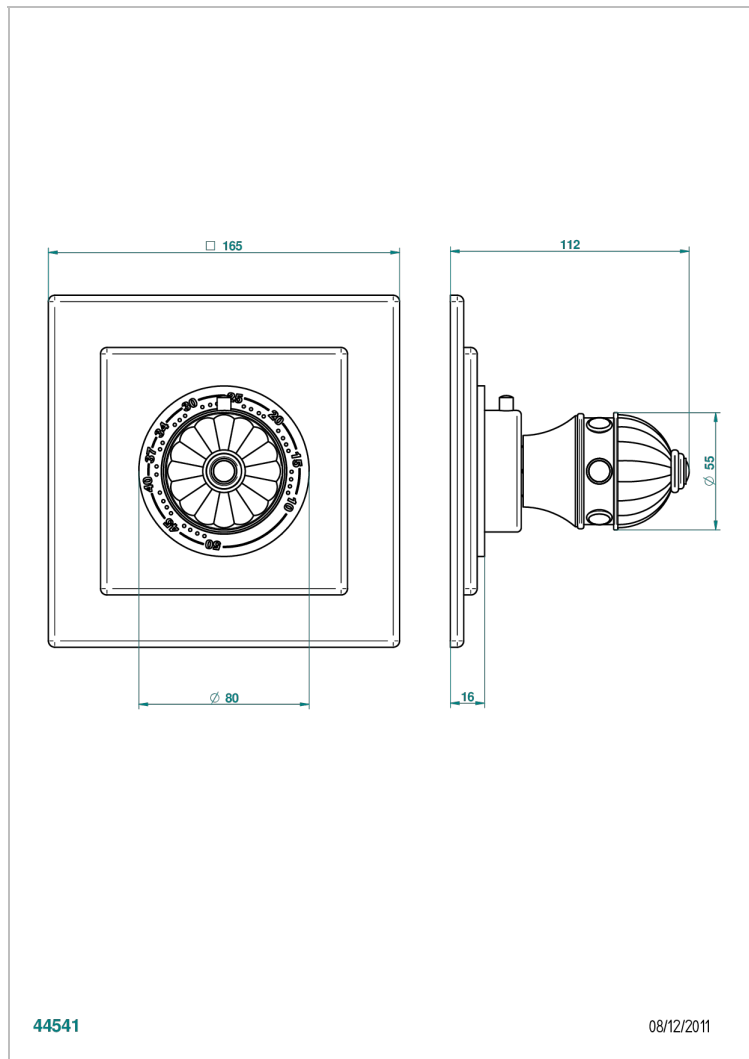

# AMBOISE MALACHITE

A1J-15EN16EC

Trim plate and handle for eurotherm valve 8200/us & 8300/us

## CHARACTERISTIC

- Amboise Malachite
- Trim plate and handle for eurotherm valve 8200/us & 8300/us