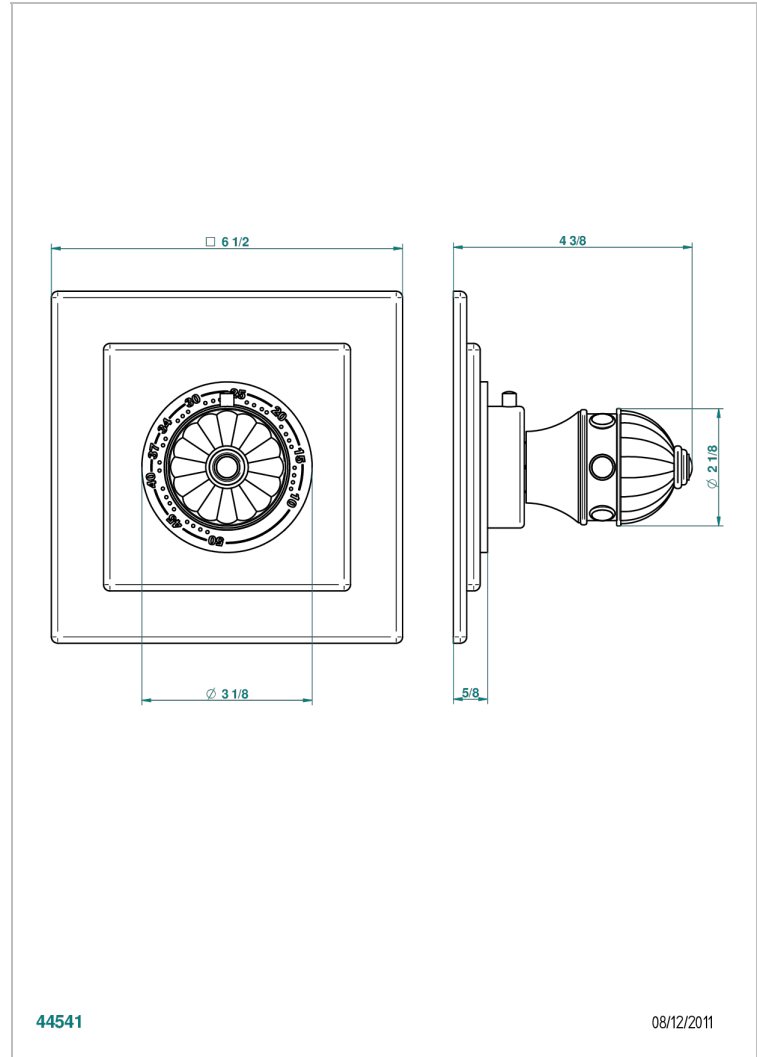

AMBOISE MALACHITE

A1J-15EN16EC

Trim plate and handle for eurotherm valve 8200/us & 8300/us

44541

08/12/2011

CHARACTERISTIC

- Amboise Malachite
- Trim plate and handle for eurotherm valve 8200/us & 8300/us

AVAILABLE FINITIONS