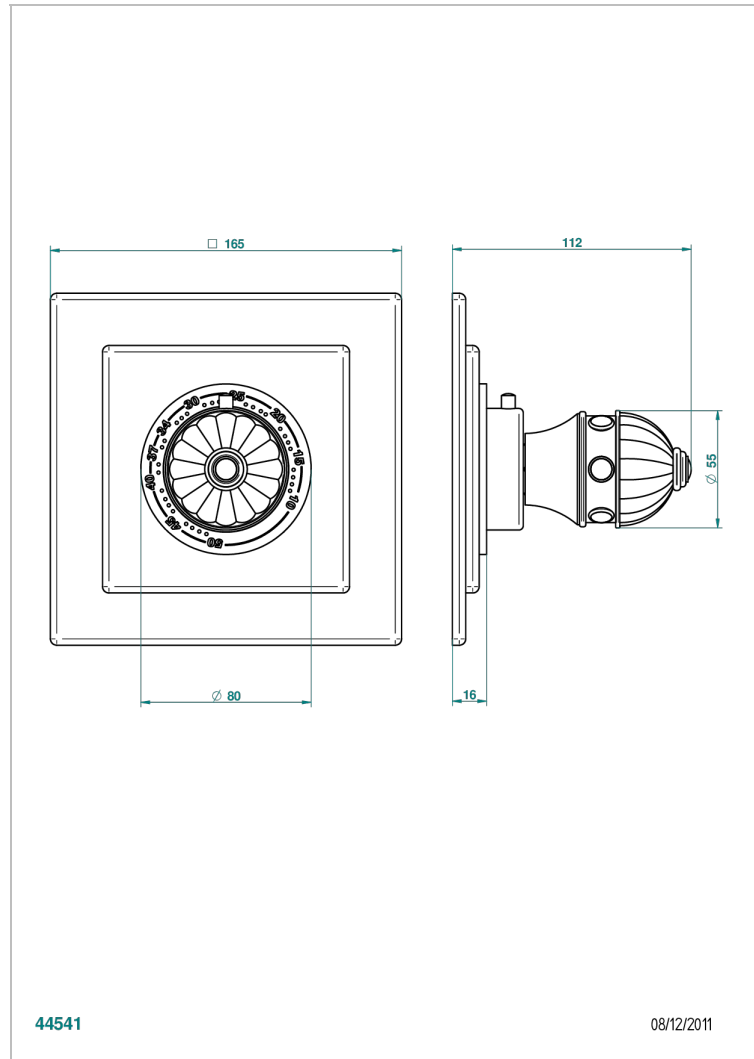

AMBOISE MALACHITE

A1J-15EN16EC

Trim for Eurotherm thermostat n° 8105N, 8200N, 8300

44541

08/12/2011

CHARACTERISTIC

- Amboise Malachite
- Trim for Eurotherm thermostat n° 8105N, 8200N, 8300

RELATED SKU'S

- Ref. G00-8105N 1/2" Eurotherm thermostat, 40 l/min with wax cartridge
- Ref. G00-8200N 3/4" Eurotherm thermostat, 80 l/min

AVAILABLE FINITIONS

Antique nickel - H28
Black ceram - D30
Blush PVD - H62
Brass color PVD - H49
Brown bronze color PVD - F33
Gold color PVD - H52