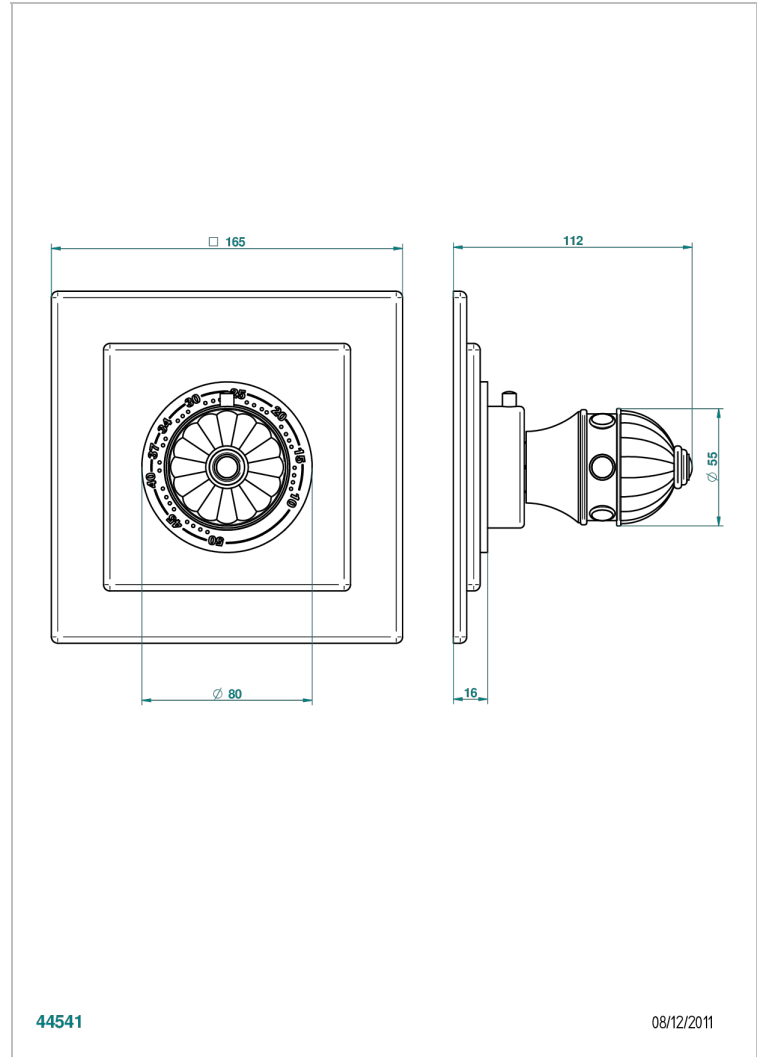

# AMBOISE MALACHITE

A1J-15EN16EC

Trim for Eurotherm thermostat n° 8105N, 8200N, 8300

## CHARACTERISTIC

- Amboise Malachite
- Trim for Eurotherm thermostat n° 8105N, 8200N, 8300

## RELATED SKU'S

- Ref. G00-8105N 1/2" Eurotherm thermostat, 40 l/min with wax cartridge
- Ref. G00-8200N 3/4" Eurotherm thermostat, 80 l/min