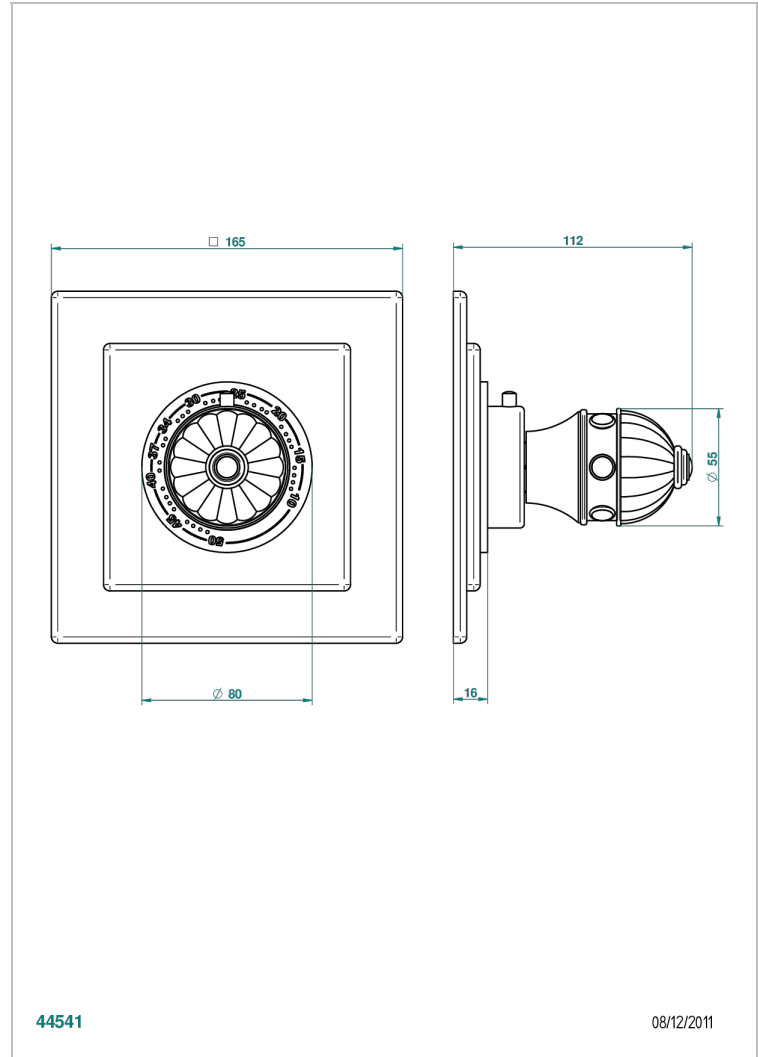

AMBOISE MALACHITE

A1J-15EN16EC

温控龙头配件, Eurotherm 8105N、8200N、8300

THG®
PARIS

44541

08/12/2011

特色

- Amboise Malachite
- 温控龙头配件, Eurotherm 8105N、8200N、8300

相关的SKU

- Ref. G00-8105N 蜡元件阀芯Eurotherm温控龙头, 1/2" 40l/mn
- Ref. G00-8200N Eurotherm温控龙头 3/4" 80l/mn

可选饰面

Black ceram - D30
Blush PVD - H62
Graphite PVD - H64
Matt Umber PVD - H67
Matt blush PVD - H60
Matt graphite PVD - H65

PVD哑光棕铜 - F34
PVD哑光金 - H53
PVD哑光铜 - H50
PVD哑光镍 - H56
PVD抛光铜 - H49
PVD棕铜 - F33

PVD金色 - H52
PVD镍 - H55
Umber PVD - H66
哑光浅金 - F31
哑光金 - F07
哑光铬 - C02

哑光镍 - C01
复古镍 - H28
抛光金 (24K金) - F01
抛光铬 - A02
抛光铬/抛光金 - G02
抛光镍 - B01

浅金 - F30