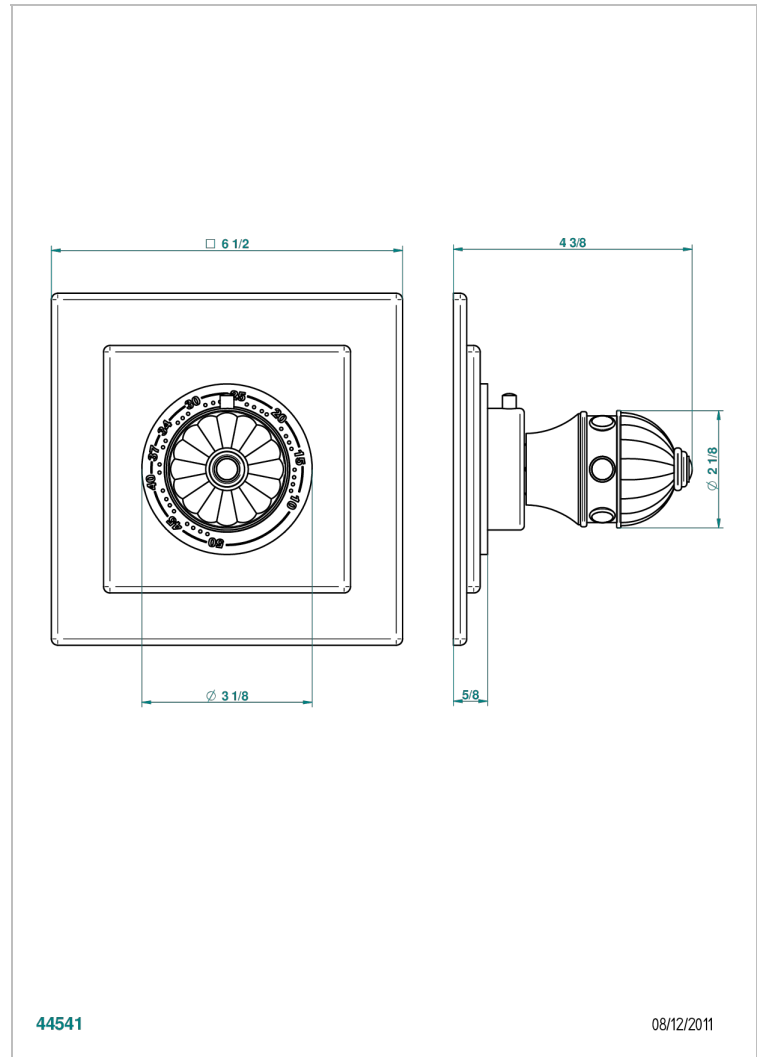

# AMBOISE MALACHITE

A1J-15EN16EC

Trim for Eurotherm thermostat n° 8105N, 8200N, 8300

## CHARACTERISTIC

- Amboise Malachite
- Trim for Eurotherm thermostat n° 8105N, 8200N, 8300

## RELATED SKU'S

- Ref. G00-8105N 1/2" Eurotherm thermostat, 40 l/min with wax cartridge
- Ref. G00-8200N 3/4" Eurotherm thermostat, 80 l/min