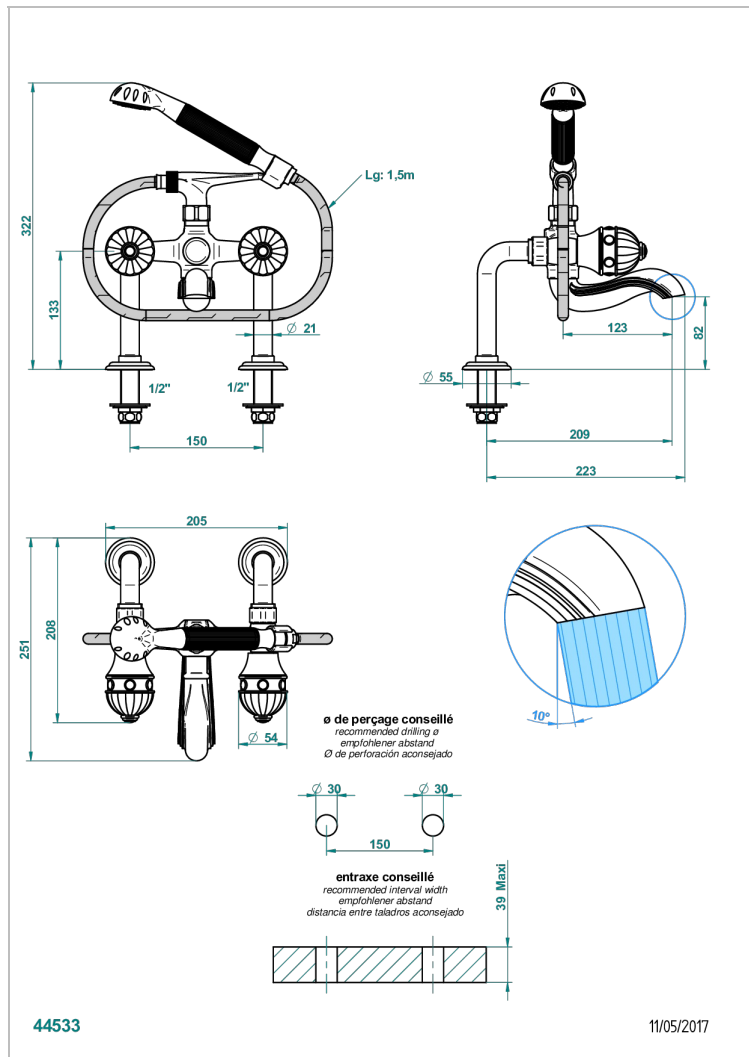

# CHEVERNY MALACHITE

A1S-13G

Rim mounted 2-hole bath/telephone shower mixer, shower and hose

THG<sup>®</sup>  
PARIS

## CHARACTERISTIC

- ACS : 21ACCLY034

## TECHNICAL SPECS

- Recommandé : 3 bars (max. 5 bars) - Advised : 43,5 psi (max. 72 psi)
- Bec : 75 l/min à 3 bars - Douchette : 9,5 l/min à 3 bars
- Spout : 19,8 gpm at 43.5 psi - Handshower : 2.5 gpm at 43.5 psi