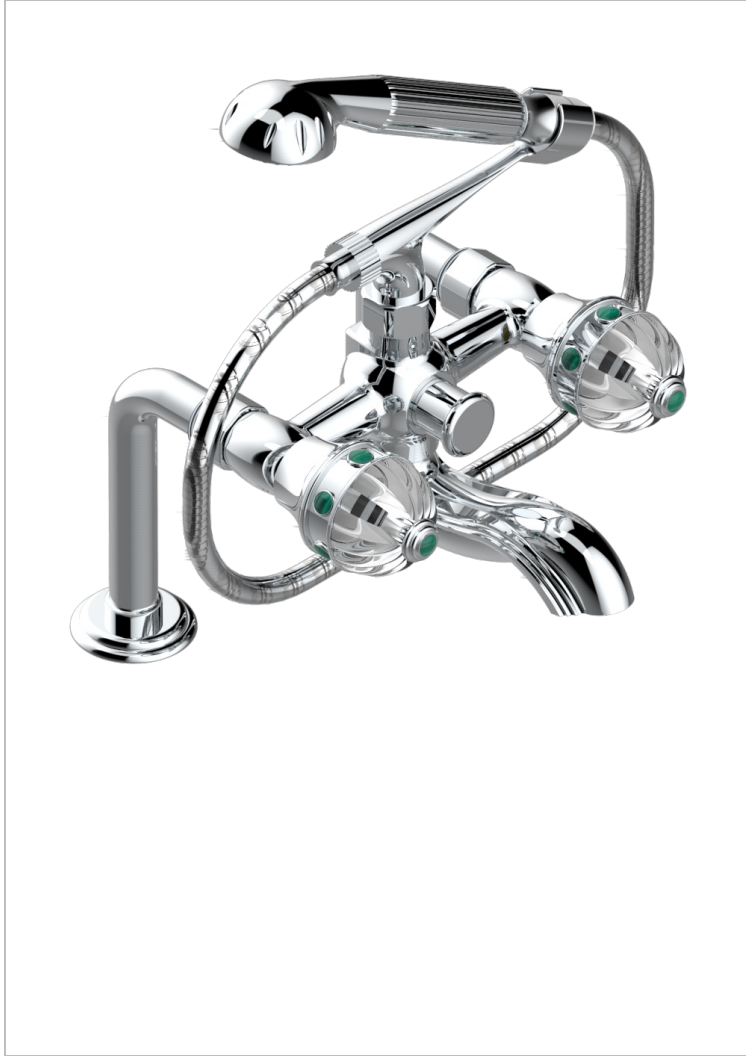

CHEVERNY MALACHITE

A1S-13G

Rim mounted 2-hole bath/telephone shower mixer, shower and hose

THG[®]
PARIS

CHARACTERISTIC

- ACS : 21ACCLY034

TECHNICAL SPECS

- Recommandé : 3 bars (max. 5 bars) - Advised : 43,5 psi (max. 72 psi)
- Bec : 75 l/min à 3 bars - Douchette : 9,5 l/min à 3 bars
- Spout : 19,8 gpm at 43.5 psi - Handshower : 2.5 gpm at 43.5 psi

STANDARDS

AVAILABLE FINITIONS

Antique nickel - H28
Black ceram - D30
Blush PVD - H62
Brass color PVD - H49
Brown bronze color PVD - F33
Gold color PVD - H52

Graphite PVD - H64
Matt Umber PVD - H67
Matt blush PVD - H60
Matt brass color PVD - H50
Matt brown bronze color PVD - F34
Matt chrome - C02

Matt gold - F07
Matt gold color PVD - H53
Matt graphite PVD - H65
Matt nickel (color finish) - C01
Matt nickel color PVD - H56
Nickel color PVD - H55

Polished chrome (color finish) - A02
Polished chrome / Polished gold (color finish) - G02
Polished gold (color finish) - F01
Polished nickel - B01
Soft gold - F30
Soft matt gold - F31
Umber PVD - H66