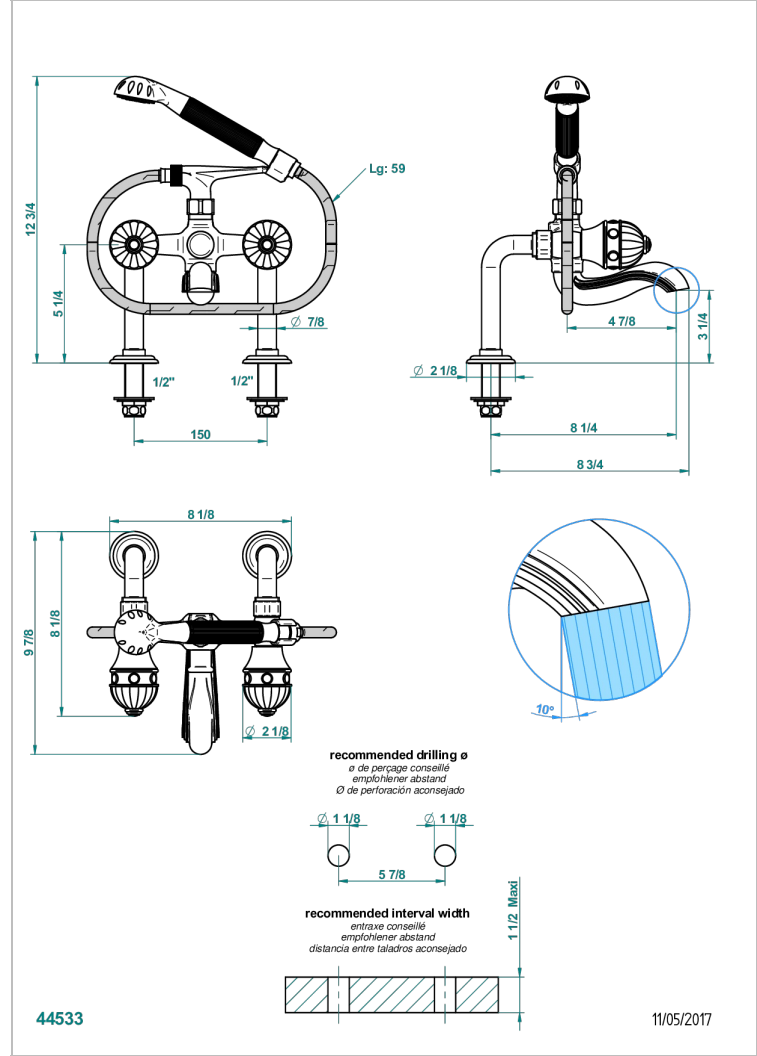

CHEVERNY MALACHITE

A1S-13G

Rim mounted 2-hole bath/telephone shower mixer, shower and hose

THG[®]
PARIS

CHARACTERISTIC

- ACS : 21ACCLY034

TECHNICAL SPECS

- Recommandé : 3 bars (max. 5 bars) - Advised : 43,5 psi (max. 72 psi)
- Bec : 75 l/min à 3 bars - Douchette : 9,5 l/min à 3 bars
- Spout : 19,8 gpm at 43.5 psi - Handshower : 2.5 gpm at 43.5 psi

STANDARDS

AVAILABLE FINITIONS

Antique nickel - H28
Black ceram - D30
Blush PVD - H62
Brass color PVD - H49
Brown bronze color PVD - F33
Gold color PVD - H52

Graphite PVD - H64
Matt Umber PVD - H67
Matt blush PVD - H60
Matt brass color PVD - H50
Matt brown bronze color PVD - F34
Matt chrome - C02