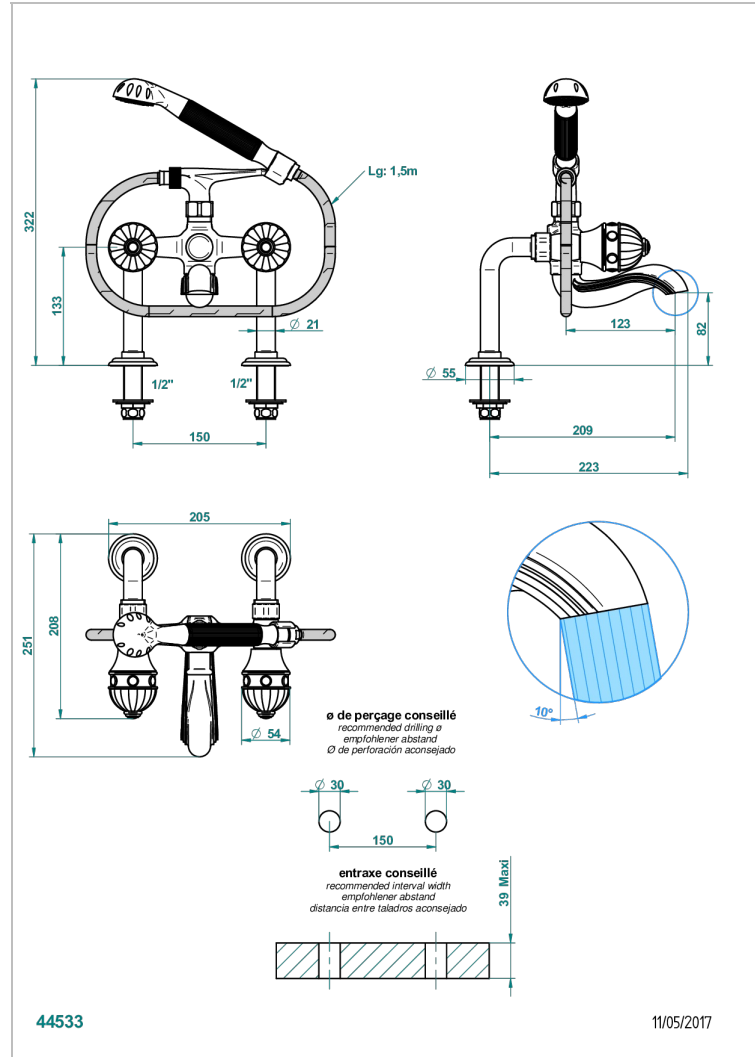

CHEVERNY MALACHITE

A1S-13G

Rim mounted 2-hole bath/telephone shower mixer, shower and hose

THG[®]
PARIS

CHARACTERISTIC

- ACS : 21ACCLY034

TECHNICAL SPECS

- Recommandé : 3 bars (max. 5 bars) - Advised : 43,5 psi (max. 72 psi)
- Bec : 75 l/min à 3 bars - Douchette : 9,5 l/min à 3 bars
- Spout : 19,8 gpm at 43.5 psi - Handshower : 2.5 gpm at 43.5 psi

STANDARDS

AVAILABLE FINITIONS

Antique nickel - H28
Black ceram - D30
Blush PVD - H62
Brass color PVD - H49
Brown bronze color PVD - F33
Gold color PVD - H52

Graphite PVD - H64
Matt Umber PVD - H67
Matt blush PVD - H60
Matt brass color PVD - H50
Matt brown bronze color PVD - F34
Matt chrome - C02