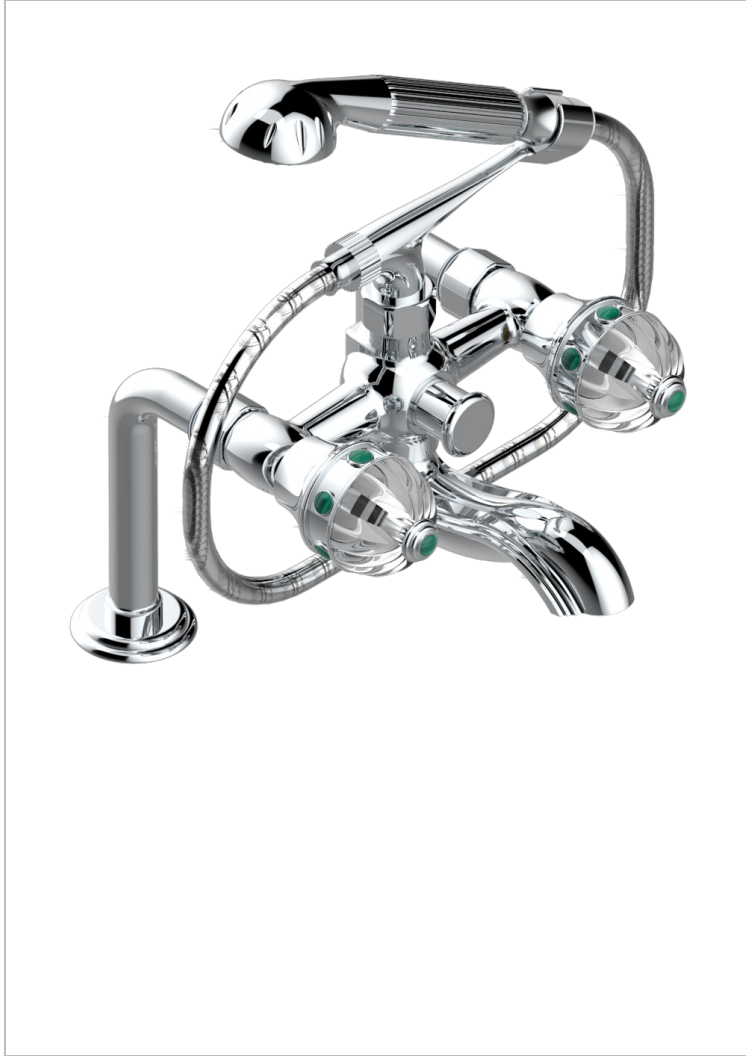

# CHEVERNY MALACHITE

A1S-13G

Rim mounted 2-hole bath/telephone shower mixer, shower and hose

THG<sup>®</sup>  
PARIS

## CHARACTERISTIC

- ACS : 21ACCLY034

## TECHNICAL SPECS

- Recommandé : 3 bars (max. 5 bars) - Advised : 43,5 psi (max. 72 psi)
- Bec : 75 l/min à 3 bars - Douchette : 9,5 l/min à 3 bars
- Spout : 19,8 gpm at 43.5 psi - Handshower : 2.5 gpm at 43.5 psi

## AVAILABLE FINITIONS

Antique nickel - H28  
Black ceram - D30  
Blush PVD - H62  
Brass color PVD - H49  
Brown bronze color PVD - F33  
Gold color PVD - H52

Graphite PVD - H64  
Matt Umber PVD - H67  
Matt blush PVD - H60  
Matt brass color PVD - H50  
Matt brown bronze color PVD - F34  
Matt chrome - C02