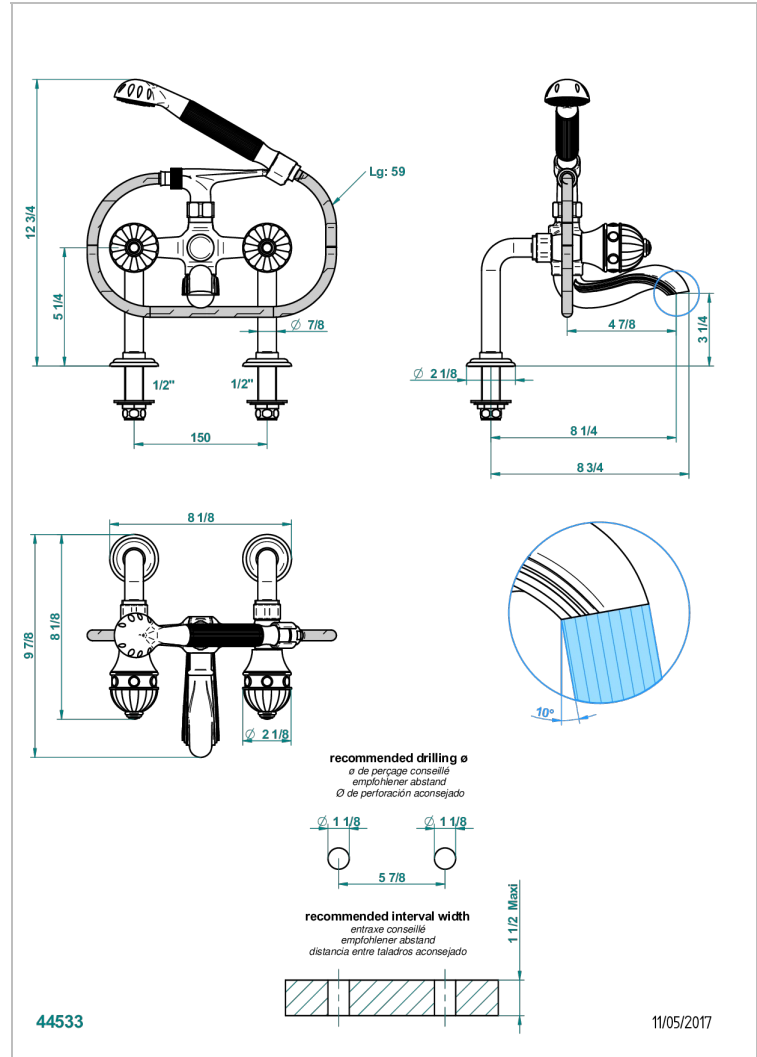

# CHEVERNY MALACHITE

A1S-13G

Rim mounted 2-hole bath/telephone shower mixer, shower and hose

THG<sup>®</sup>  
PARIS

## CHARACTERISTIC

- ACS : 21ACCLY034

## TECHNICAL SPECS

- Recommandé : 3 bars (max. 5 bars) - Advised : 43,5 psi (max. 72 psi)
- Bec : 75 l/min à 3 bars - Douchette : 9,5 l/min à 3 bars
- Spout : 19,8 gpm at 43.5 psi - Handshower : 2.5 gpm at 43.5 psi