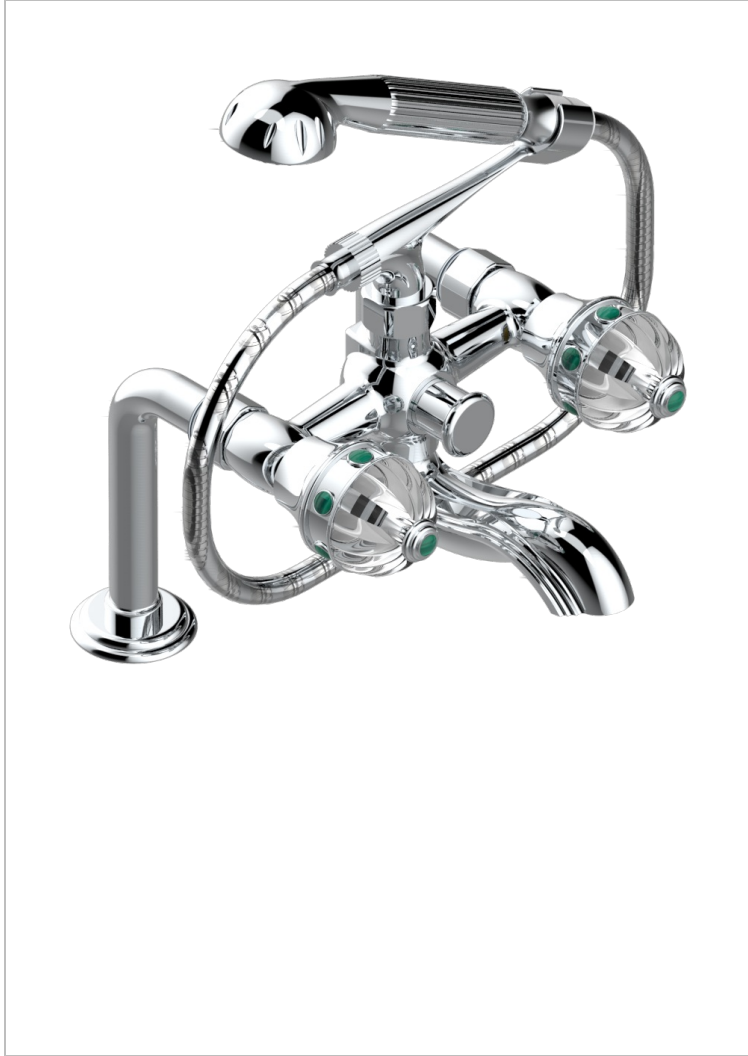

AMBOISE MALACHITE

A1J-13G

Rim mounted 2-hole bath/telephone shower mixer, shower and hose

CHARACTERISTIC

- ACS : 21ACCLY034

TECHNICAL SPECS

- Recommandé : 3 bars (max. 5 bars) - Advised : 43,5 psi (max. 72 psi)
- Bec : 75 l/min à 3 bars - Douchette : 9,5 l/min à 3 bars
- Spout : 19,8 gpm at 43.5 psi - Handshower : 2.5 gpm at 43.5 psi

STANDARDS

AVAILABLE FINITIONS

Antique nickel - H28
Black ceram - D30
Blush PVD - H62
Brass color PVD - H49
Brown bronze color PVD - F33
Gold color PVD - H52

Graphite PVD - H64
Matt Umber PVD - H67
Matt blush PVD - H60
Matt brass color PVD - H50
Matt brown bronze color PVD - F34
Matt chrome - C02

Matt gold - F07
Matt gold color PVD - H53
Matt graphite PVD - H65
Matt nickel (color finish) - C01
Matt nickel color PVD - H56
Nickel color PVD - H55

Polished chrome (color finish) - A02
Polished chrome / Polished gold (color finish) - G02
Polished gold (color finish) - F01
Polished nickel - B01
Soft gold - F30
Soft matt gold - F31
Umber PVD - H66