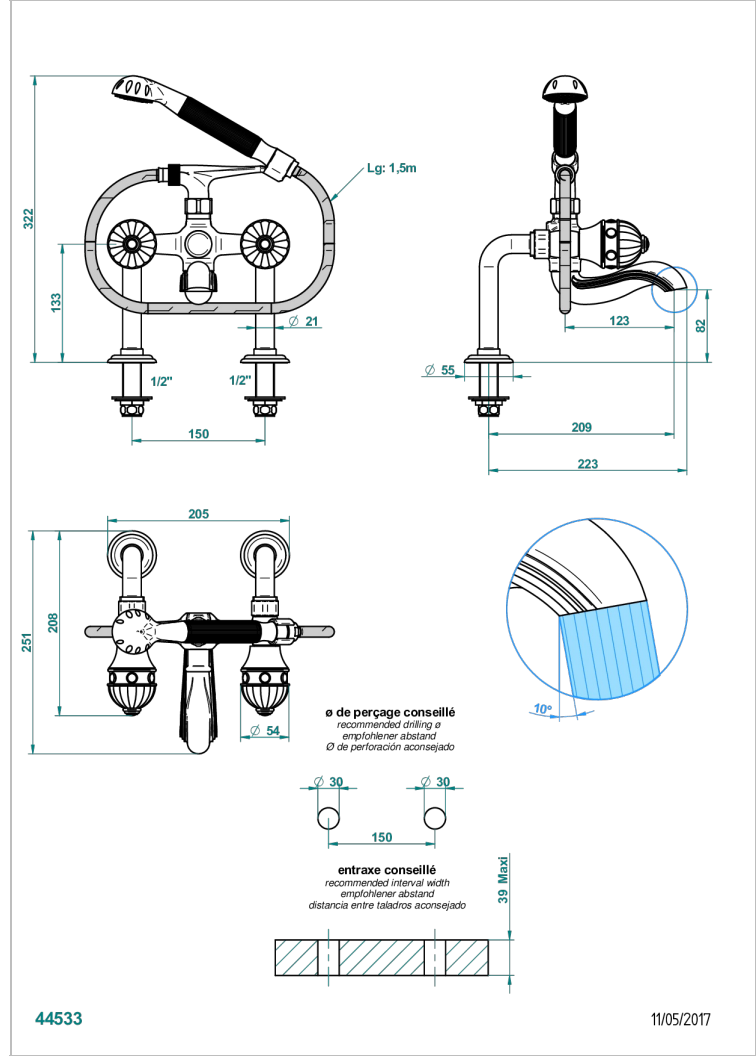

AMBOISE MALACHITE

A1J-13G

Rim mounted 2-hole bath/telephone shower mixer, shower and hose

CHARACTERISTIC

- ACS : 21ACCLY034

TECHNICAL SPECS

- Recommandé : 3 bars (max. 5 bars) - Advised : 43,5 psi (max. 72 psi)
- Bec : 75 l/min à 3 bars - Douchette : 9,5 l/min à 3 bars
- Spout : 19,8 gpm at 43.5 psi - Handshower : 2.5 gpm at 43.5 psi

STANDARDS

AVAILABLE FINITIONS

Antique nickel - H28
Black ceram - D30
Blush PVD - H62
Brass color PVD - H49
Brown bronze color PVD - F33
Gold color PVD - H52

Graphite PVD - H64
Matt Umber PVD - H67
Matt blush PVD - H60
Matt brass color PVD - H50
Matt brown bronze color PVD - F34
Matt chrome - C02