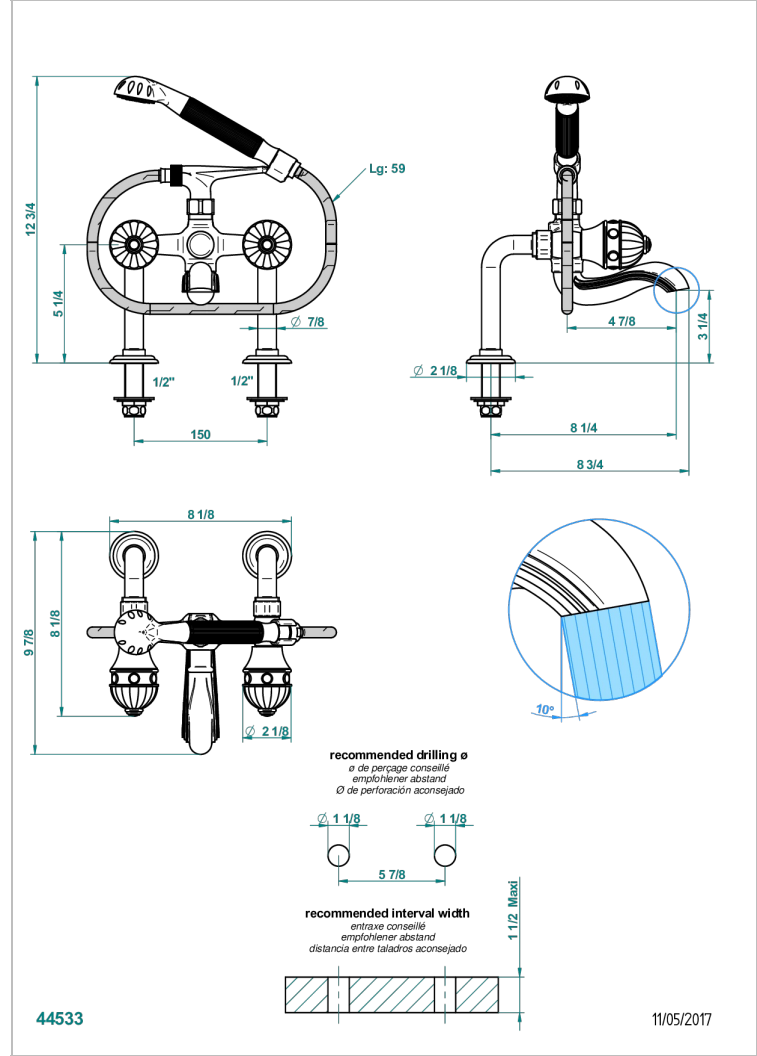

# AMBOISE MALACHITE

A1J-13G

Rim mounted 2-hole bath/telephone shower mixer, shower and hose

## CHARACTERISTIC

- ACS : 21ACCLY034

## TECHNICAL SPECS

- Recommandé : 3 bars (max. 5 bars) - Advised : 43,5 psi (max. 72 psi)
- Bec : 75 l/min à 3 bars - Douchette : 9,5 l/min à 3 bars
- Spout : 19,8 gpm at 43.5 psi - Handshower : 2.5 gpm at 43.5 psi