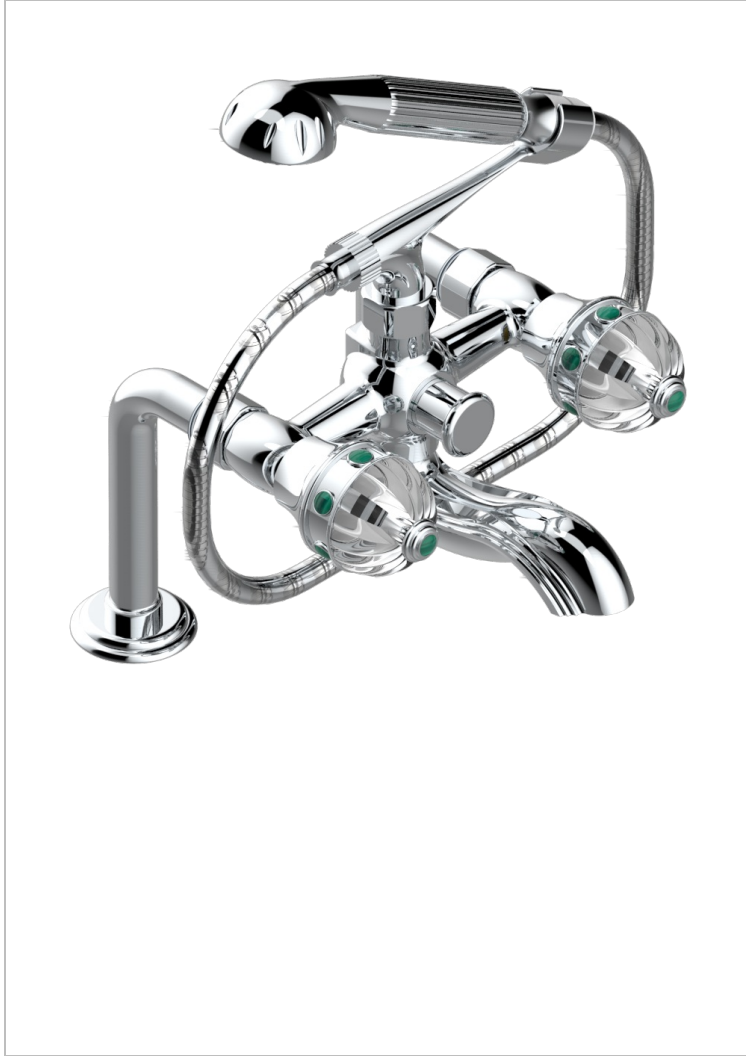

# AMBOISE MALACHITE

A1J-13G

Rim mounted 2-hole bath/telephone shower mixer, shower and hose

## CHARACTERISTIC

- ACS : 21ACCLY034

## TECHNICAL SPECS

- Recommandé : 3 bars (max. 5 bars) - Advised : 43,5 psi (max. 72 psi)
- Bec : 75 l/min à 3 bars - Douchette : 9,5 l/min à 3 bars
- Spout : 19,8 gpm at 43.5 psi - Handshower : 2.5 gpm at 43.5 psi

## AVAILABLE FINITIONS

Antique nickel - H28  
Black ceram - D30  
Blush PVD - H62  
Brass color PVD - H49  
Brown bronze color PVD - F33  
Gold color PVD - H52

Graphite PVD - H64  
Matt Umber PVD - H67  
Matt blush PVD - H60  
Matt brass color PVD - H50  
Matt brown bronze color PVD - F34  
Matt chrome - C02