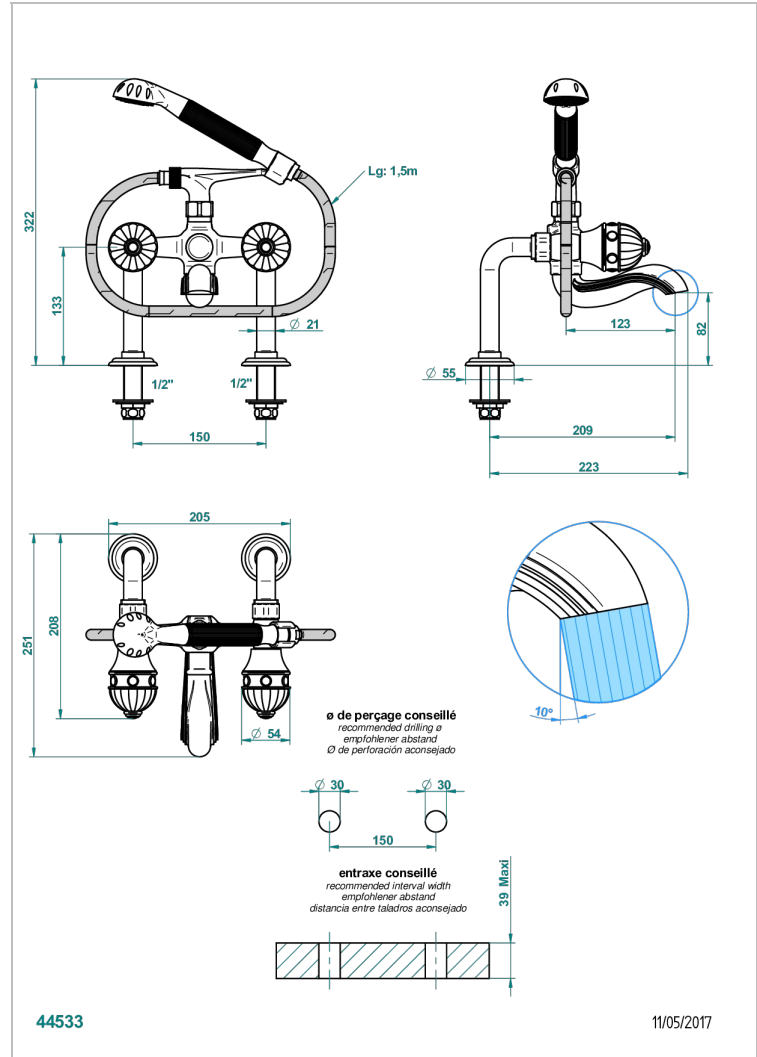

# AMBOISE MALACHITE

A1J-13G

Rim mounted 2-hole bath/telephone shower mixer, shower and hose

## CHARACTERISTIC

- ACS : 21ACCLY034

## TECHNICAL SPECS

- Recommandé : 3 bars (max. 5 bars) - Advised : 43,5 psi (max. 72 psi)
- Bec : 75 l/min à 3 bars - Douchette : 9,5 l/min à 3 bars
- Spout : 19,8 gpm at 43.5 psi - Handshower : 2.5 gpm at 43.5 psi