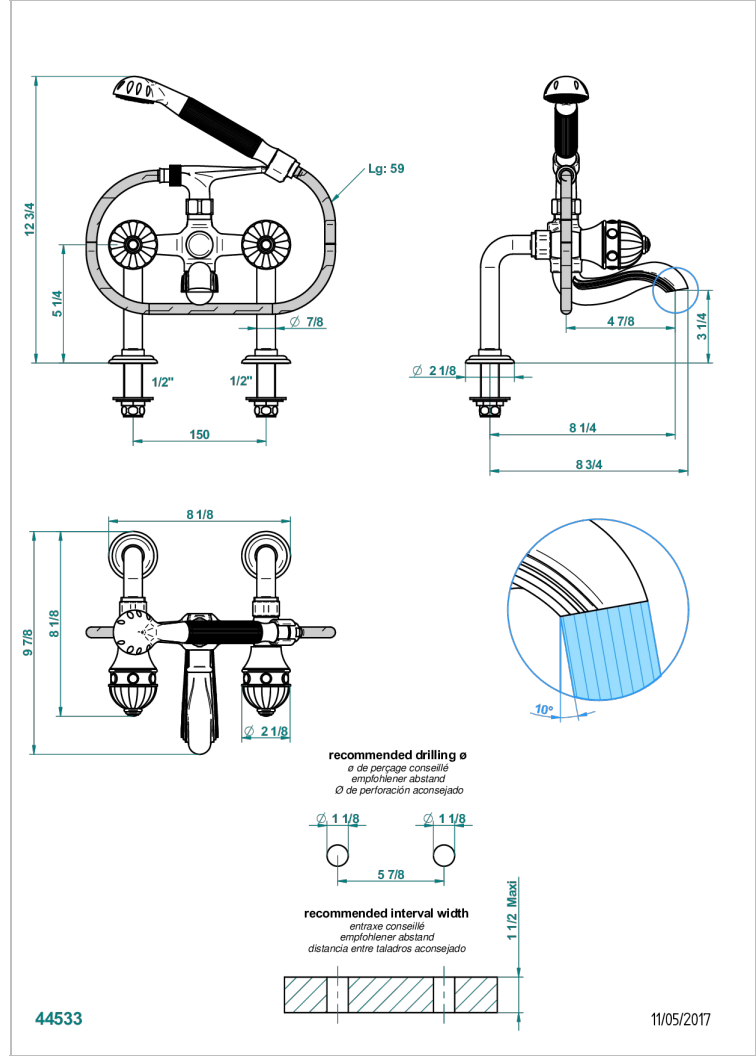

# AMBOISE MALACHITE

A1J-13G

Rim mounted 2-hole bath/telephone shower mixer, shower and hose

## CHARACTERISTIC

- ACS : 21ACCLY034

## TECHNICAL SPECS

- Recommandé : 3 bars (max. 5 bars) - Advised : 43,5 psi (max. 72 psi)
- Bec : 75 l/min à 3 bars - Douchette : 9,5 l/min à 3 bars
- Spout : 19,8 gpm at 43.5 psi - Handshower : 2.5 gpm at 43.5 psi