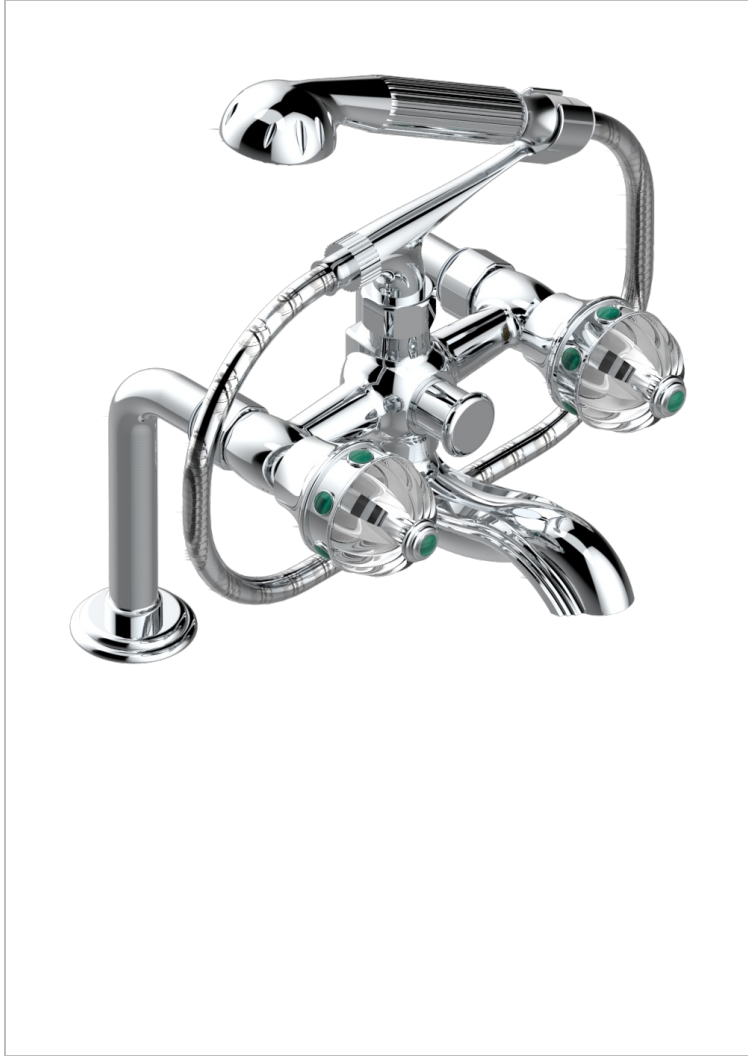

# AMBOISE MALACHITE

A1J-13G

Rim mounted 2-hole bath/telephone shower mixer, shower and hose

## CHARACTERISTIC

- ACS : 21ACCLY034

## TECHNICAL SPECS

- Recommandé : 3 bars (max. 5 bars) - Advised : 43,5 psi (max. 72 psi)
- Bec : 75 l/min à 3 bars - Douchette : 9,5 l/min à 3 bars
- Spout : 19,8 gpm at 43.5 psi - Handshower : 2.5 gpm at 43.5 psi

## AVAILABLE FINITIONS

- Antique nickel - H28
- Black ceram - D30
- Blush PVD - H62
- Brass color PVD - H49
- Brown bronze color PVD - F33
- Gold color PVD - H52

- Graphite PVD - H64
- Matt Umber PVD - H67
- Matt blush PVD - H60
- Matt brass color PVD - H50
- Matt brown bronze color PVD - F34
- Matt chrome - C02