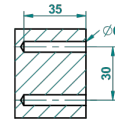

CHEVERNY MALACHITE

A1S-4720

Wall mounted toilet brush holder

THG®
PARIS

44513

27/10/2015

CHARACTERISTIC

- Cheverny Malachite
- Wall mounted toilet brush holder

AVAILABLE FINITIONS

Black ceram - D30
Blush PVD - H62
Brass color PVD - H49
Brown bronze color PVD - F33
Chrome polished - A02
Chrome polished / gold polished - G02

Gold color PVD - H52
Gold mat - F07
Gold polished - F01
Graphite PVD - H64
Matt Umber PVD - H67
Matt blush PVD - H60

Matt brass color PVD - H50
Matt brown bronze color PVD - F34
Matt chrome (American satin) - C02
Matt gold color PVD - H53
Matt graphite PVD - H65
Matt nickel (American satin) - C01

Matt nickel color PVD - H56
Nickel antique / Sovereign - H28
Nickel color PVD - H55
Nickel polished - B01
Soft gold - F30
Soft matt gold - F31

Umber PVD - H66