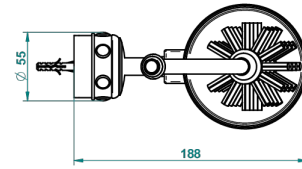

CHEVERNY MALACHITE

A1S-4720

Wall mounted toilet brush holder

THG®
PARIS

44513

27/10/2015

CHARACTERISTIC

- Cheverny Malachite
- Wall mounted toilet brush holder

AVAILABLE FINITIONS

Black ceram - D30
Blush PVD - H62
Brass color PVD - H49
Brown bronze color PVD - F33
Chrome polished - A02
Chrome polished / gold polished - G02

Gold color PVD - H52
Gold mat - F07
Gold polished - F01
Graphite PVD - H64
Matt Umber PVD - H67
Matt blush PVD - H60

Matt brass color PVD - H50
Matt brown bronze color PVD - F34
Matt chrome (American satin) - C02
Matt gold color PVD - H53
Matt graphite PVD - H65
Matt nickel (American satin) - C01

Matt nickel color PVD - H56
Nickel antique / Sovereign - H28
Nickel color PVD - H55
Nickel polished - B01
Soft gold - F30
Soft matt gold - F31

Umber PVD - H66