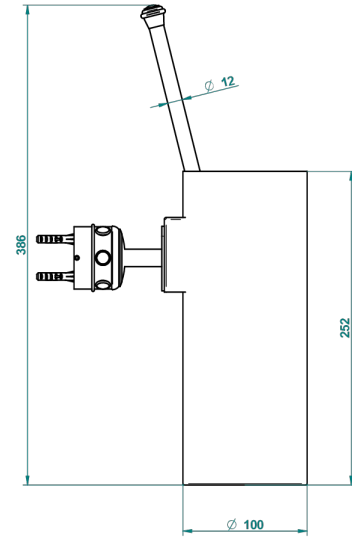

CHEVERNY MALACHITE

A1S-4720

Wall mounted toilet brush holder

THG®
PARIS

44513

27/10/2015

CHARACTERISTIC

- Cheverny Malachite
- Wall mounted toilet brush holder

AVAILABLE FINITIONS

Black ceram - D30
Blush PVD - H62
Brass color PVD - H49
Brown bronze color PVD - F33
Chrome polished - A02
Chrome polished / gold polished - G02

Gold color PVD - H52
Gold mat - F07
Gold polished - F01
Graphite PVD - H64
Matt Umber PVD - H67
Matt blush PVD - H60

Matt brass color PVD - H50
Matt brown bronze color PVD - F34
Matt chrome (American satin) - C02
Matt gold color PVD - H53
Matt graphite PVD - H65
Matt nickel (American satin) - C01

Matt nickel color PVD - H56
Nickel antique / Sovereign - H28
Nickel color PVD - H55
Nickel polished - B01
Soft gold - F30
Soft matt gold - F31

Umber PVD - H66