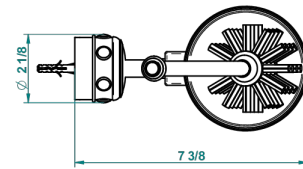

CHEVERNY MALACHITE

A1S-4720

Wall mounted toilet brush holder

THG®
PARIS

44513

27/10/2015

CHARACTERISTIC

- Cheverny Malachite
- Wall mounted toilet brush holder

AVAILABLE FINITIONS

Black ceram - D30
Blush PVD - H62
Brass color PVD - H49
Brown bronze color PVD - F33
Chrome polished - A02
Chrome polished / gold polished - G02

Gold color PVD - H52
Gold mat - F07
Gold polished - F01
Graphite PVD - H64
Matt Umber PVD - H67
Matt blush PVD - H60

Matt brass color PVD - H50
Matt brown bronze color PVD - F34
Matt chrome (American satin) - C02
Matt gold color PVD - H53
Matt graphite PVD - H65
Matt nickel (American satin) - C01

Matt nickel color PVD - H56
Nickel antique / Sovereign - H28
Nickel color PVD - H55
Nickel polished - B01
Soft gold - F30
Soft matt gold - F31

Umber PVD - H66