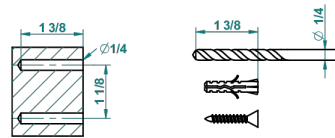

CHEVERNY MALACHITE

A1S-4720

Wall mounted toilet brush holder

THG®
PARIS

44513

27/10/2015

CHARACTERISTIC

- Cheverny Malachite
- Wall mounted toilet brush holder

AVAILABLE FINITIONS

Black ceram - D30
Blush PVD - H62
Brass color PVD - H49
Brown bronze color PVD - F33
Chrome polished - A02
Chrome polished / gold polished - G02

Gold color PVD - H52
Gold mat - F07
Gold polished - F01
Graphite PVD - H64
Matt Umber PVD - H67
Matt blush PVD - H60

Matt brass color PVD - H50
Matt brown bronze color PVD - F34
Matt chrome (American satin) - C02
Matt gold color PVD - H53
Matt graphite PVD - H65
Matt nickel (American satin) - C01

Matt nickel color PVD - H56
Nickel antique / Sovereign - H28
Nickel color PVD - H55
Nickel polished - B01
Soft gold - F30
Soft matt gold - F31

Umber PVD - H66