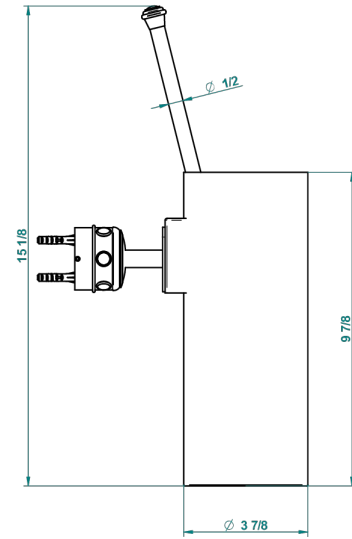

CHEVERNY MALACHITE

A1S-4720

Wall mounted toilet brush holder

THG®
PARIS

44513

27/10/2015

CHARACTERISTIC

- Cheverny Malachite
- Wall mounted toilet brush holder

AVAILABLE FINITIONS

Black ceram - D30
Blush PVD - H62
Brass color PVD - H49
Brown bronze color PVD - F33
Chrome polished - A02
Chrome polished / gold polished - G02

Gold color PVD - H52
Gold mat - F07
Gold polished - F01
Graphite PVD - H64
Matt Umber PVD - H67
Matt blush PVD - H60

Matt brass color PVD - H50
Matt brown bronze color PVD - F34
Matt chrome (American satin) - C02
Matt gold color PVD - H53
Matt graphite PVD - H65
Matt nickel (American satin) - C01

Matt nickel color PVD - H56
Nickel antique / Sovereign - H28
Nickel color PVD - H55
Nickel polished - B01
Soft gold - F30
Soft matt gold - F31

Umber PVD - H66