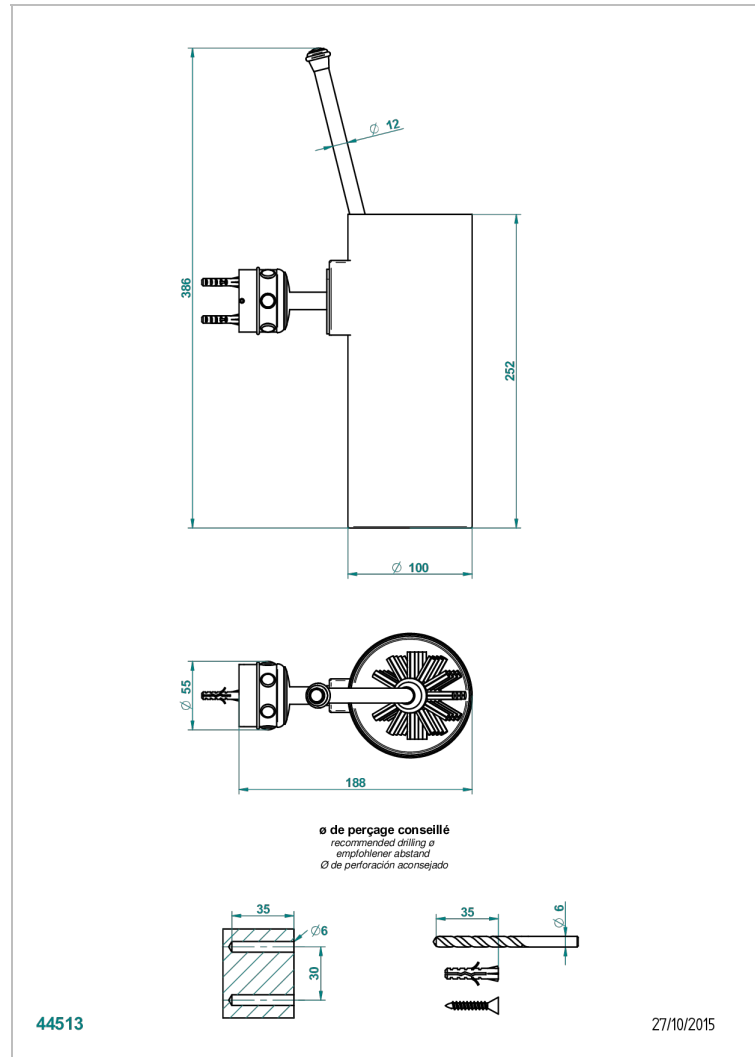

AMBOISE MALACHITE

A1J-4720

Wall mounted toilet brush holder

CHARACTERISTIC

- Amboise Malachite
- Wall mounted toilet brush holder

AVAILABLE FINITIONS

Black ceram - D30
Blush PVD - H62
Brass color PVD - H49
Brown bronze color PVD - F33
Chrome polished - A02
Chrome polished / gold polished - G02