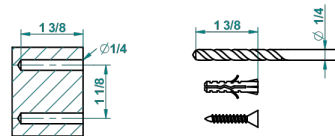

AMBOISE MALACHITE

A1J-4720

Wall mounted toilet brush holder

44513

27/10/2015

CHARACTERISTIC

- Amboise Malachite
- Wall mounted toilet brush holder

AVAILABLE FINITIONS

Black ceram - D30
Blush PVD - H62
Brass color PVD - H49
Brown bronze color PVD - F33
Chrome polished - A02
Chrome polished / gold polished - G02

Gold color PVD - H52
Gold mat - F07
Gold polished - F01
Graphite PVD - H64
Matt Umber PVD - H67
Matt blush PVD - H60

Matt brass color PVD - H50
Matt brown bronze color PVD - F34
Matt chrome (American satin) - C02
Matt gold color PVD - H53
Matt graphite PVD - H65
Matt nickel (American satin) - C01

Matt nickel color PVD - H56
Nickel antique / Sovereign - H28
Nickel color PVD - H55
Nickel polished - B01
Soft gold - F30
Soft matt gold - F31

Umber PVD - H66