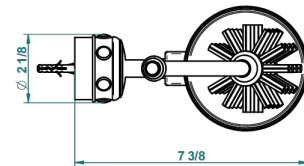

AMBOISE MALACHITE

A1J-4720

Wall mounted toilet brush holder

44513

27/10/2015

CHARACTERISTIC

- Amboise Malachite
- Wall mounted toilet brush holder

AVAILABLE FINITIONS

Black ceram - D30
Blush PVD - H62
Brass color PVD - H49
Brown bronze color PVD - F33
Chrome polished - A02
Chrome polished / gold polished - G02

Gold color PVD - H52
Gold mat - F07
Gold polished - F01
Graphite PVD - H64
Matt Umber PVD - H67
Matt blush PVD - H60

Matt brass color PVD - H50
Matt brown bronze color PVD - F34
Matt chrome (American satin) - C02
Matt gold color PVD - H53
Matt graphite PVD - H65
Matt nickel (American satin) - C01

Matt nickel color PVD - H56
Nickel antique / Sovereign - H28
Nickel color PVD - H55
Nickel polished - B01
Soft gold - F30
Soft matt gold - F31

Umber PVD - H66