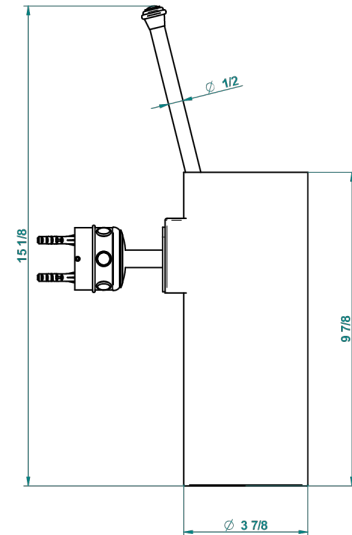

AMBOISE MALACHITE

A1J-4720

Wall mounted toilet brush holder

44513

27/10/2015

CHARACTERISTIC

- Amboise Malachite
- Wall mounted toilet brush holder

AVAILABLE FINITIONS

Black ceram - D30
Blush PVD - H62
Brass color PVD - H49
Brown bronze color PVD - F33
Chrome polished - A02
Chrome polished / gold polished - G02

Gold color PVD - H52
Gold mat - F07
Gold polished - F01
Graphite PVD - H64
Matt Umber PVD - H67
Matt blush PVD - H60

Matt brass color PVD - H50
Matt brown bronze color PVD - F34
Matt chrome (American satin) - C02
Matt gold color PVD - H53
Matt graphite PVD - H65
Matt nickel (American satin) - C01

Matt nickel color PVD - H56
Nickel antique / Sovereign - H28
Nickel color PVD - H55
Nickel polished - B01
Soft gold - F30
Soft matt gold - F31

Umber PVD - H66