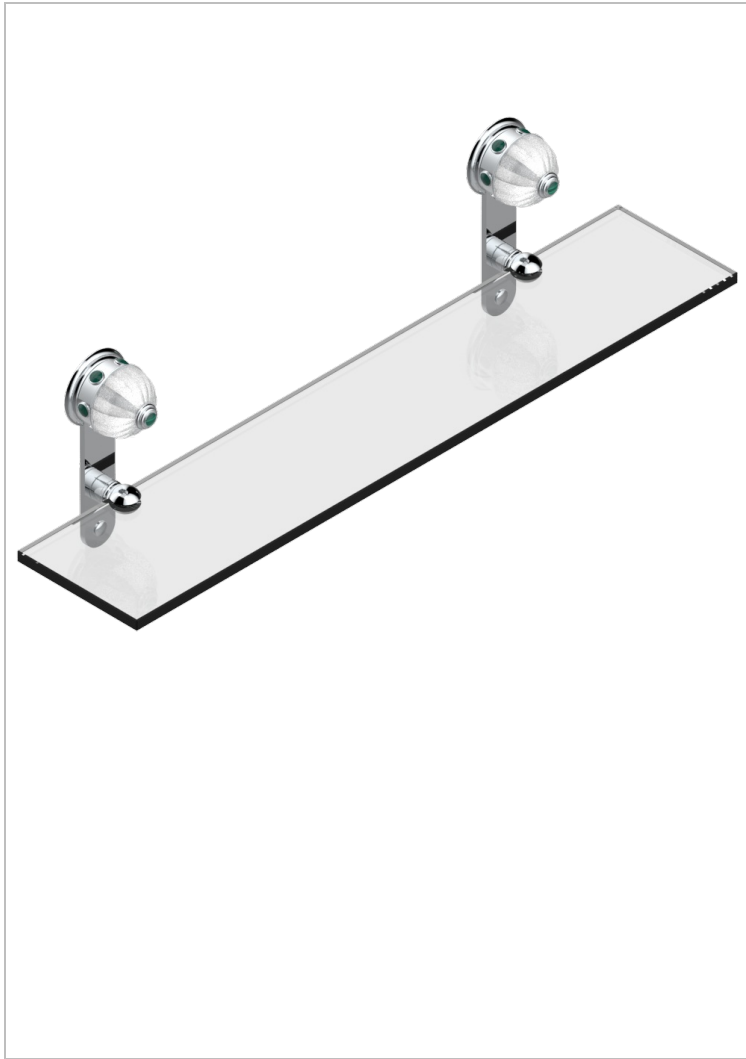

CHEVERNY MALACHITE

A1S-564

Glass shelf with brackets

44505

07/12/2011

CHARACTERISTIC

- Cheverny Malachite
- Glass shelf with brackets

AVAILABLE FINITIONS

Black ceram - D30
Blush PVD - H62
Brass color PVD - H49
Brown bronze color PVD - F33
Chrome polished - A02
Chrome polished / gold polished - G02

Gold color PVD - H52
Gold mat - F07
Gold polished - F01
Graphite PVD - H64
Matt Umber PVD - H67
Matt blush PVD - H60

Matt brass color PVD - H50
Matt brown bronze color PVD - F34
Matt chrome (American satin) - C02
Matt gold color PVD - H53
Matt graphite PVD - H65
Matt nickel (American satin) - C01

Matt nickel color PVD - H56
Nickel antique / Sovereign - H28
Nickel color PVD - H55
Nickel polished - B01
Soft gold - F30
Soft matt gold - F31

Umber PVD - H66