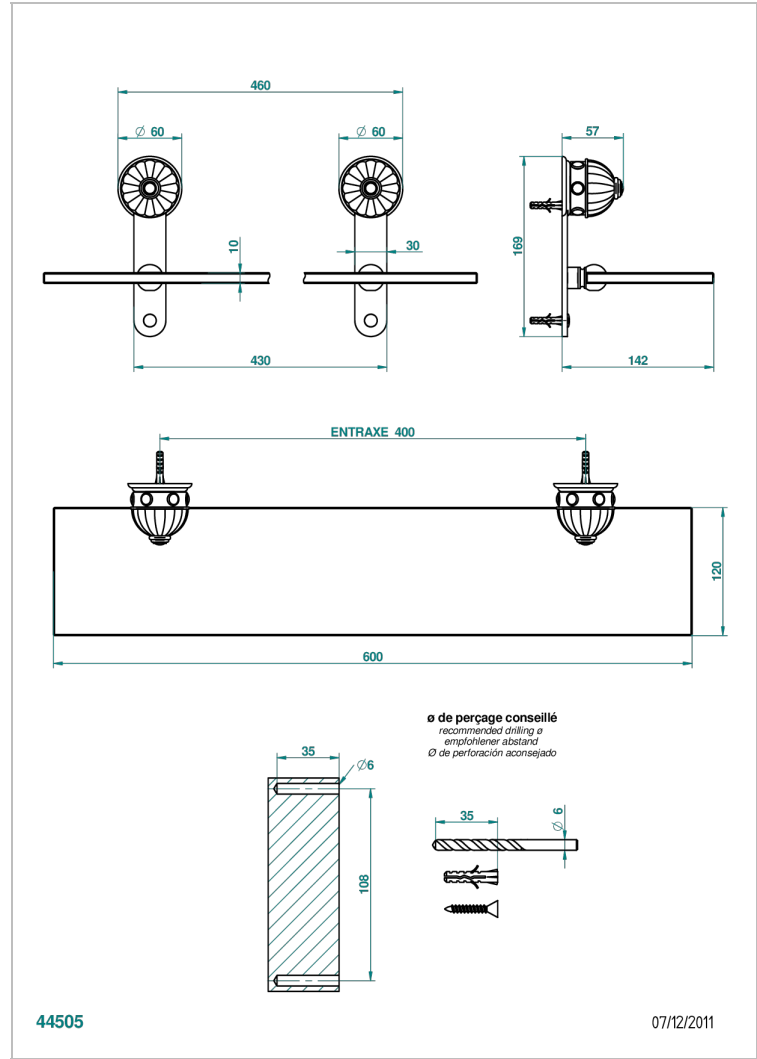

CHEVERNY MALACHITE

A1S-564

Glass shelf with brackets

44505

07/12/2011

CHARACTERISTIC

- Cheverny Malachite
- Glass shelf with brackets

AVAILABLE FINITIONS