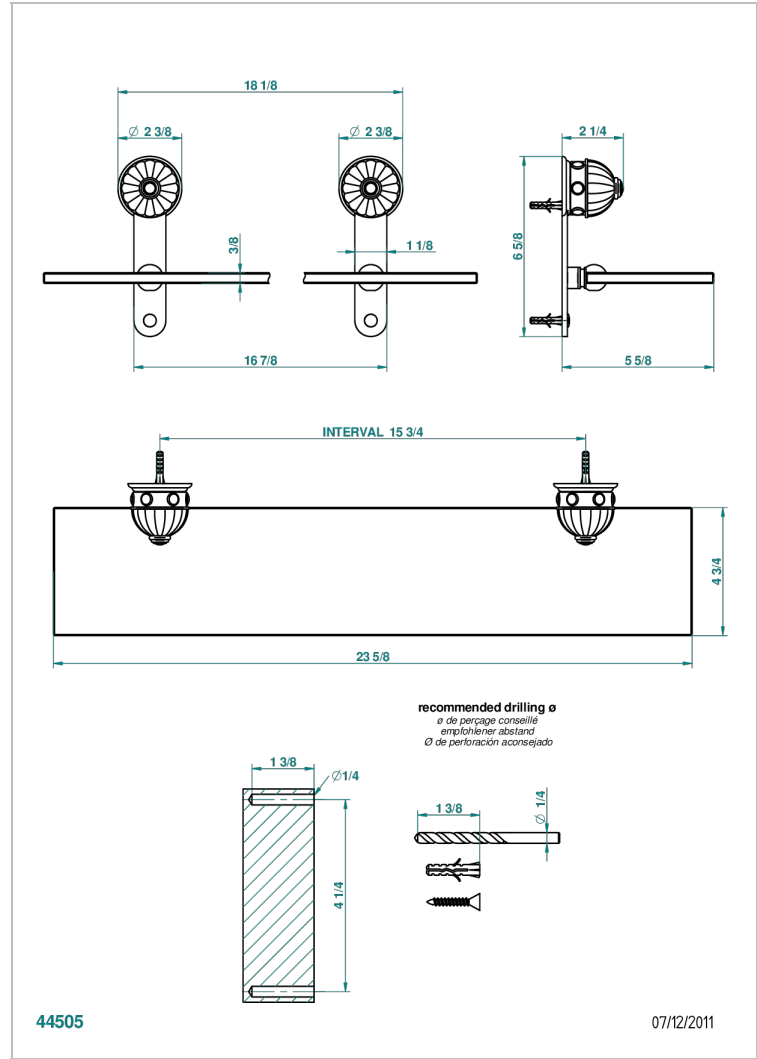

# CHEVERNY MALACHITE

A1S-564

Glass shelf with brackets

## CHARACTERISTIC

- Cheverny Malachite
- Glass shelf with brackets