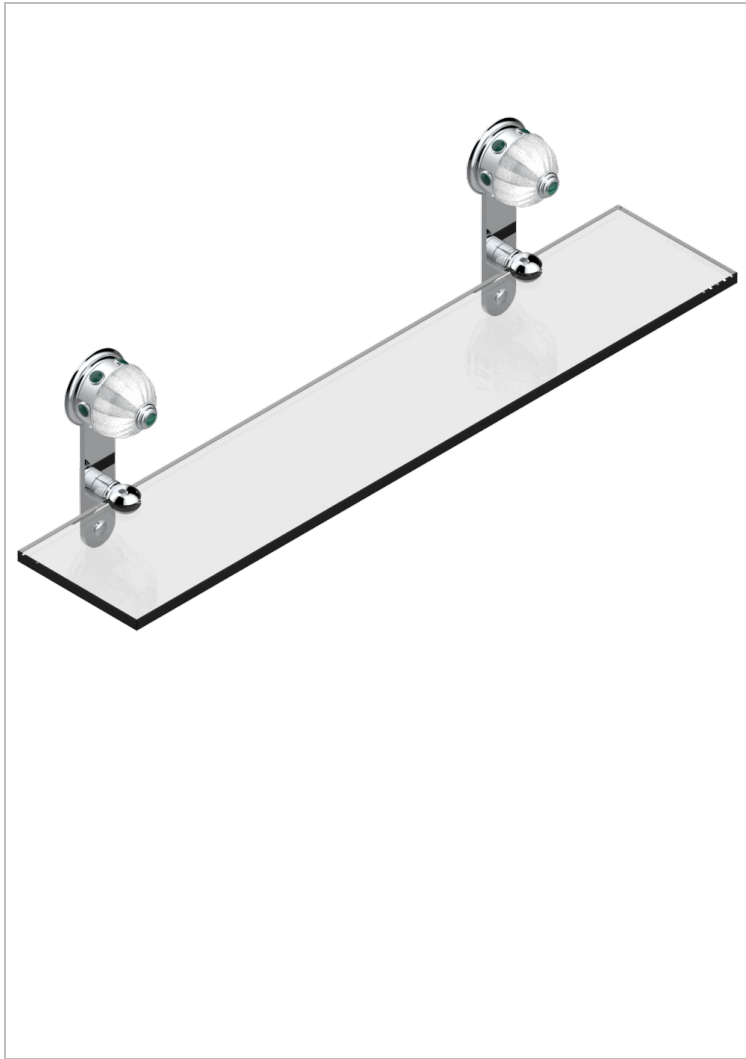

# CHEVERNY MALACHITE

A1S-564

Glass shelf with brackets

## CHARACTERISTIC

- Cheverny Malachite
- Glass shelf with brackets

## AVAILABLE FINITIONS

Black ceram - D30  
 Blush PVD - H62  
 Brass color PVD - H49  
 Brown bronze color PVD - F33  
 Chrome polished - A02  
 Chrome polished / gold polished - G02

Gold color PVD - H52  
 Gold mat - F07  
 Gold polished - F01  
 Graphite PVD - H64  
 Matt Umber PVD - H67  
 Matt blush PVD - H60