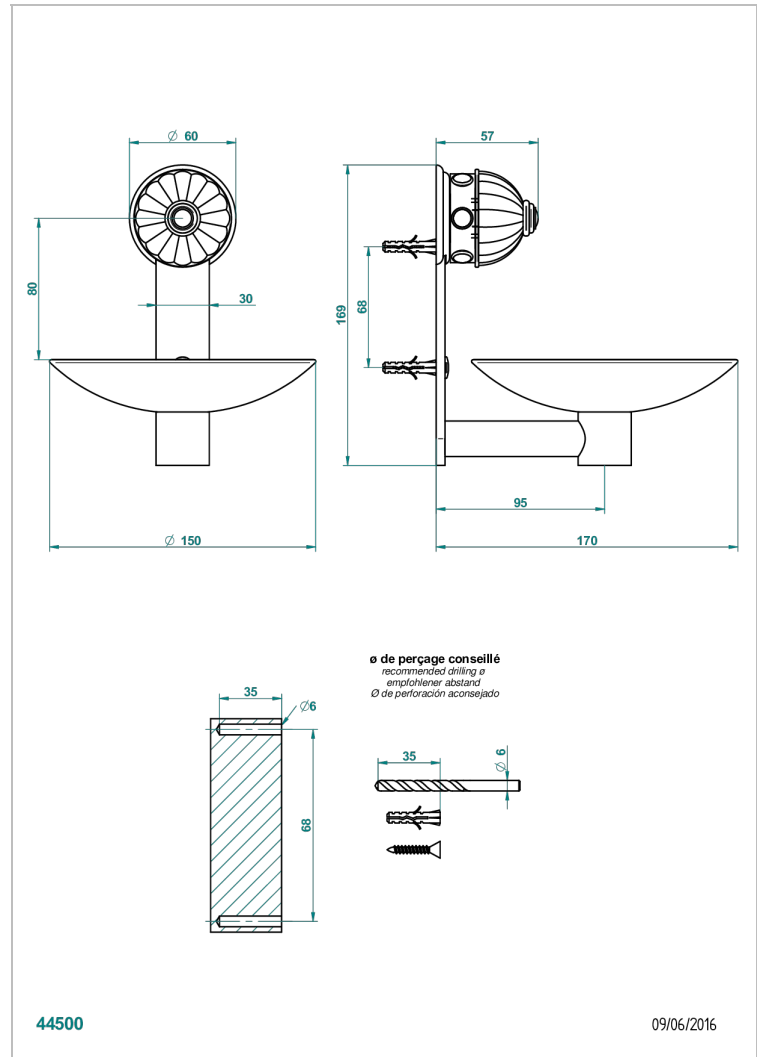

CHEVERNY MALACHITE

A1S-546GM

Soap dish, wall mounted, 6" diameter

THG
PARIS

CHARACTERISTIC

- Cheverny Malachite
- Soap dish, wall mounted, 6" diameter

AVAILABLE FINITIONS

Black ceram - D30
Blush PVD - H62
Brass color PVD - H49
Brown bronze color PVD - F33
Chrome polished - A02
Chrome polished / gold polished - G02

Matt nickel color PVD - H56
Nickel antique / Sovereign - H28
Nickel color PVD - H55
Nickel polished - B01
Soft gold - F30
Soft matt gold - F31

Umber PVD - H66