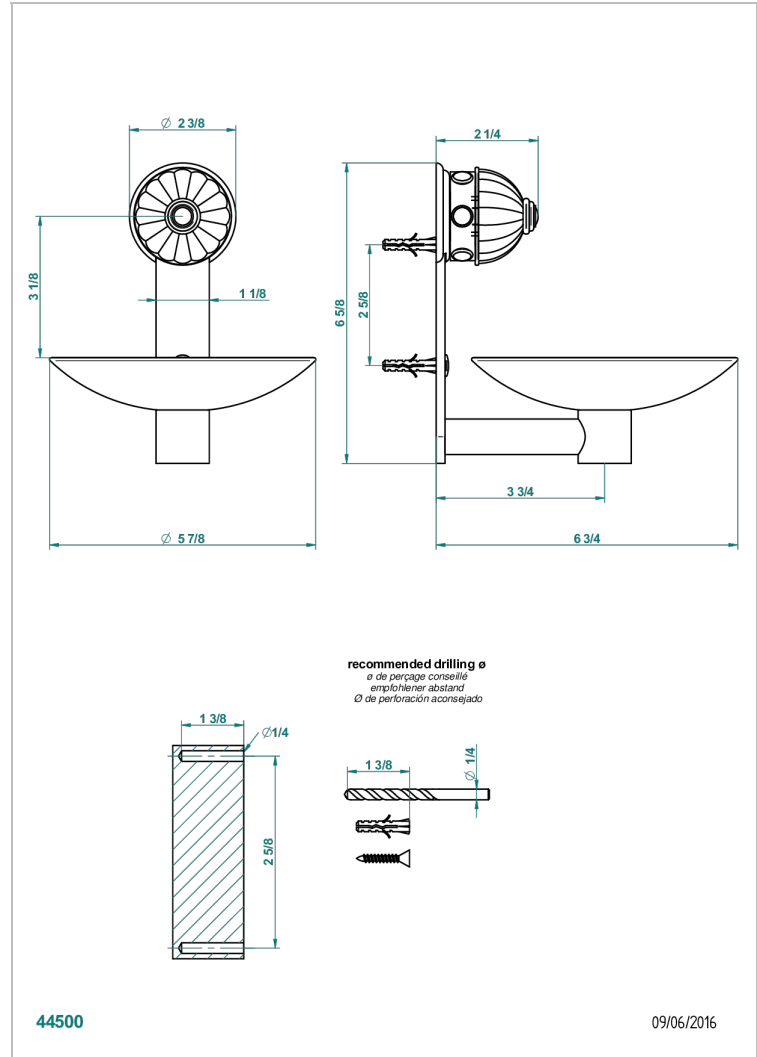

CHEVERNY MALACHITE

A1S-546GM

Soap dish, wall mounted, 6" diameter

CHARACTERISTIC

- Cheverny Malachite
- Soap dish, wall mounted, 6" diameter

AVAILABLE FINITIONS

Black ceram - D30
Blush PVD - H62
Brass color PVD - H49
Brown bronze color PVD - F33
Chrome polished - A02
Chrome polished / gold polished - G02