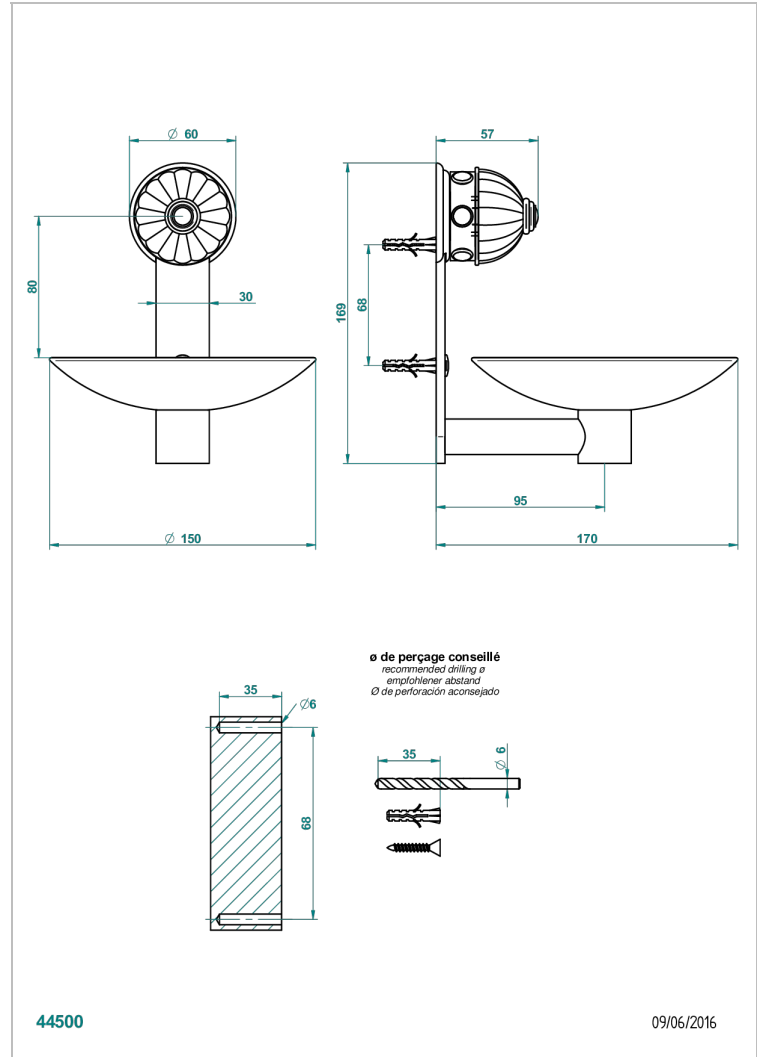

# AMBOISE MALACHITE

A1J-546GM

Soap dish, wall mounted, 6" diameter

THG<sup>®</sup>  
PARIS

## CHARACTERISTIC

- Amboise Malachite
- Soap dish, wall mounted, 6" diameter