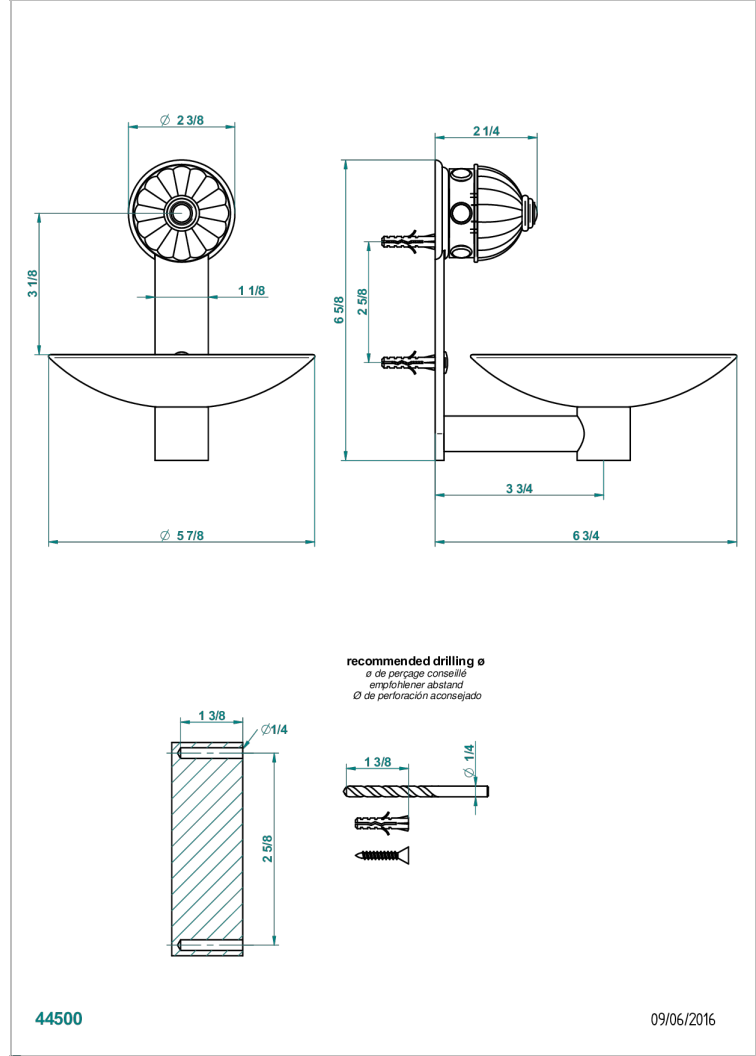

AMBOISE MALACHITE

A1J-546GM

Soap dish, wall mounted, 6" diameter

CHARACTERISTIC

- Amboise Malachite
- Soap dish, wall mounted, 6" diameter

AVAILABLE FINITIONS

Black ceram - D30
Blush PVD - H62
Brass color PVD - H49
Brown bronze color PVD - F33
Chrome polished - A02
Chrome polished / gold polished - G02