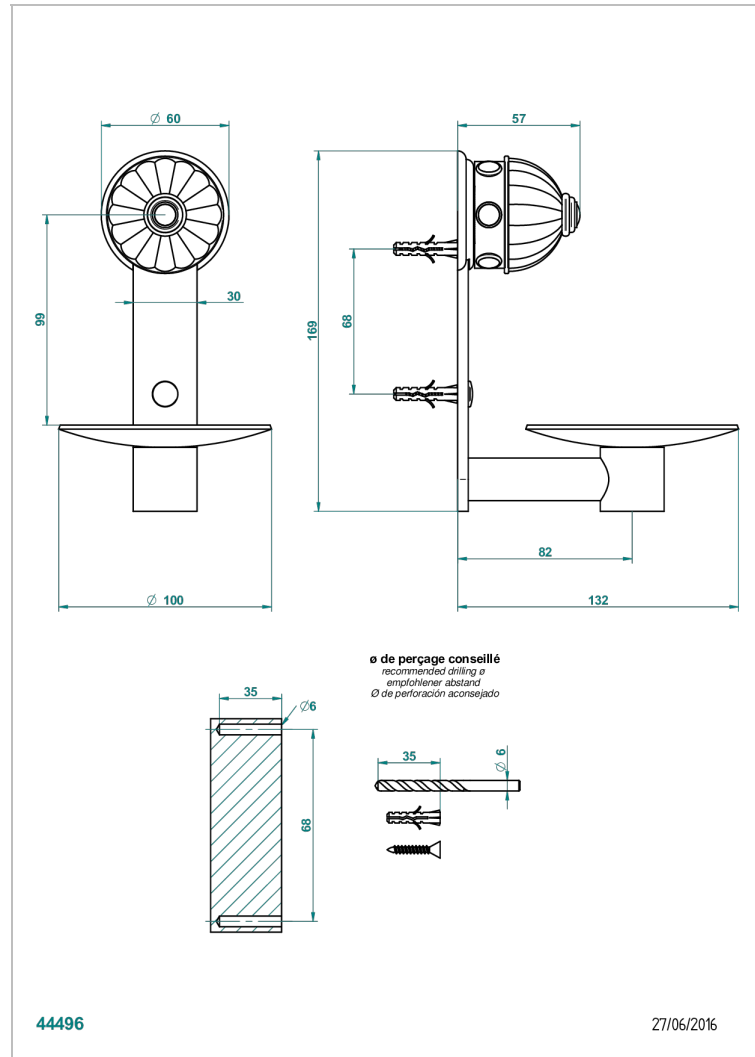

CHEVERNY MALACHITE

A1S-546

Soap dish, wall mounted, 4" diameter

CHARACTERISTIC

- Cheverny Malachite
- Soap dish, wall mounted, 4" diameter

AVAILABLE FINITIONS

Black ceram - D30
Blush PVD - H62
Brass color PVD - H49
Brown bronze color PVD - F33
Chrome polished - A02
Chrome polished / gold polished - G02