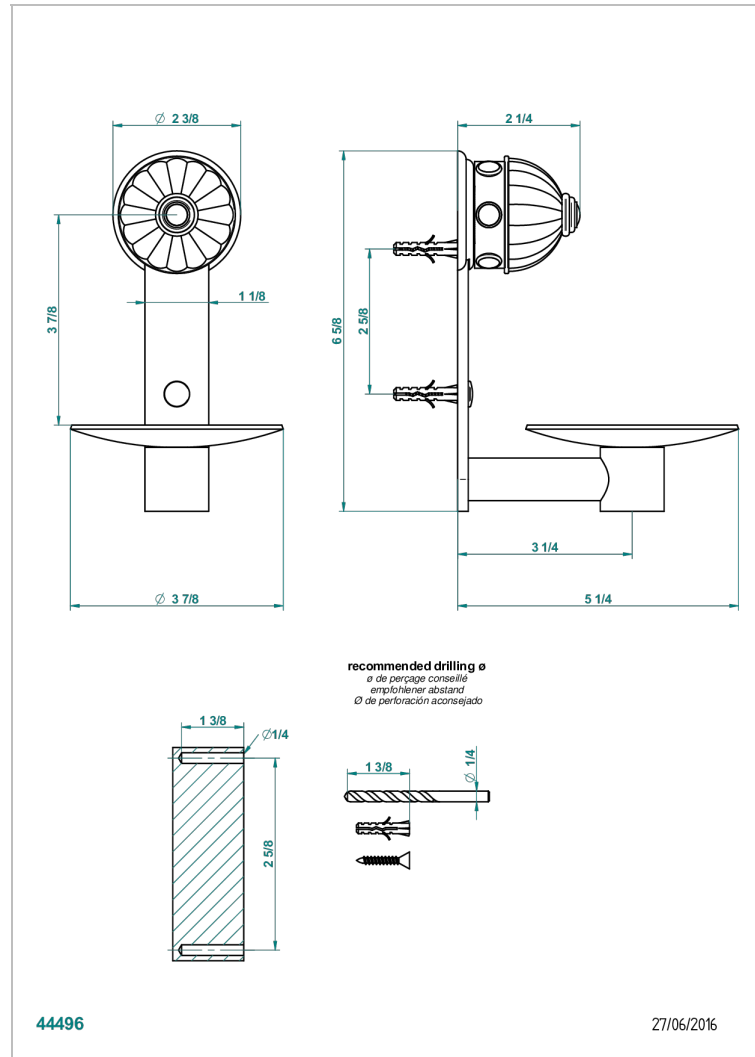

CHEVERNY MALACHITE

A1S-546

Soap dish, wall mounted, 4" diameter

CHARACTERISTIC

- Cheverny Malachite
- Soap dish, wall mounted, 4" diameter

AVAILABLE FINITIONS

Black ceram - D30
Blush PVD - H62
Brass color PVD - H49
Brown bronze color PVD - F33
Chrome polished - A02
Chrome polished / gold polished - G02