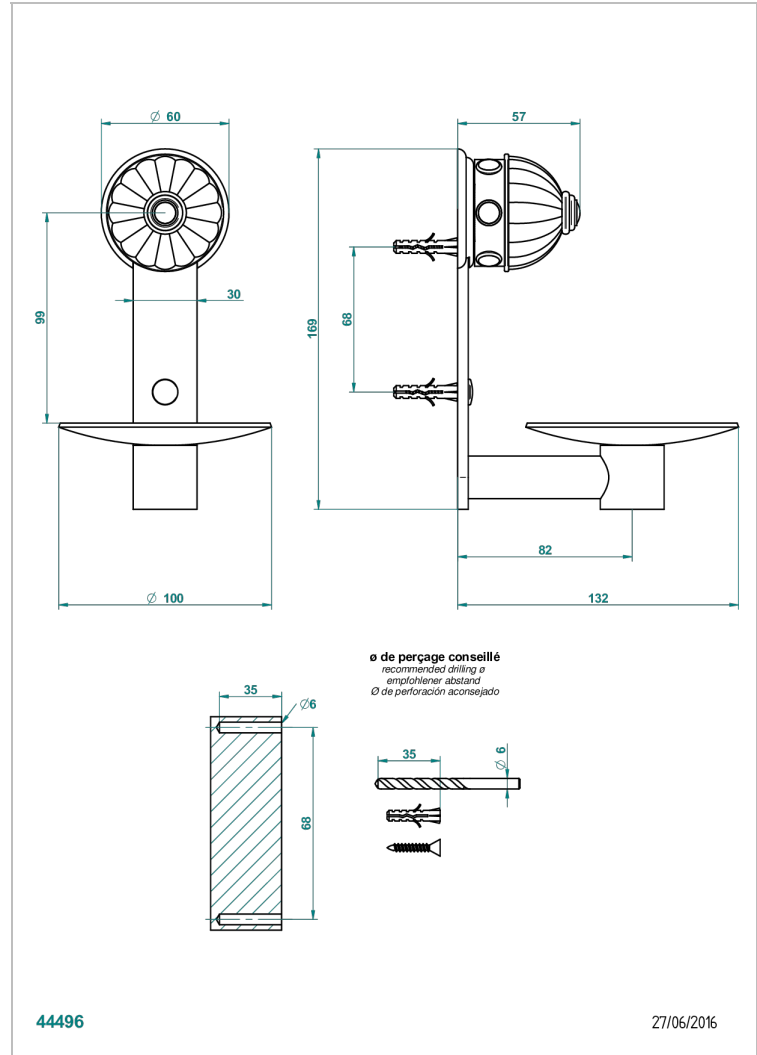

AMBOISE MALACHITE

A1J-546

Soap dish, wall mounted, 4" diameter

THG
PARIS

CHARACTERISTIC

- Amboise Malachite
- Soap dish, wall mounted, 4" diameter

AVAILABLE FINITIONS

Black ceram - D30
Blush PVD - H62
Brass color PVD - H49
Brown bronze color PVD - F33
Chrome polished - A02
Chrome polished / gold polished - G02