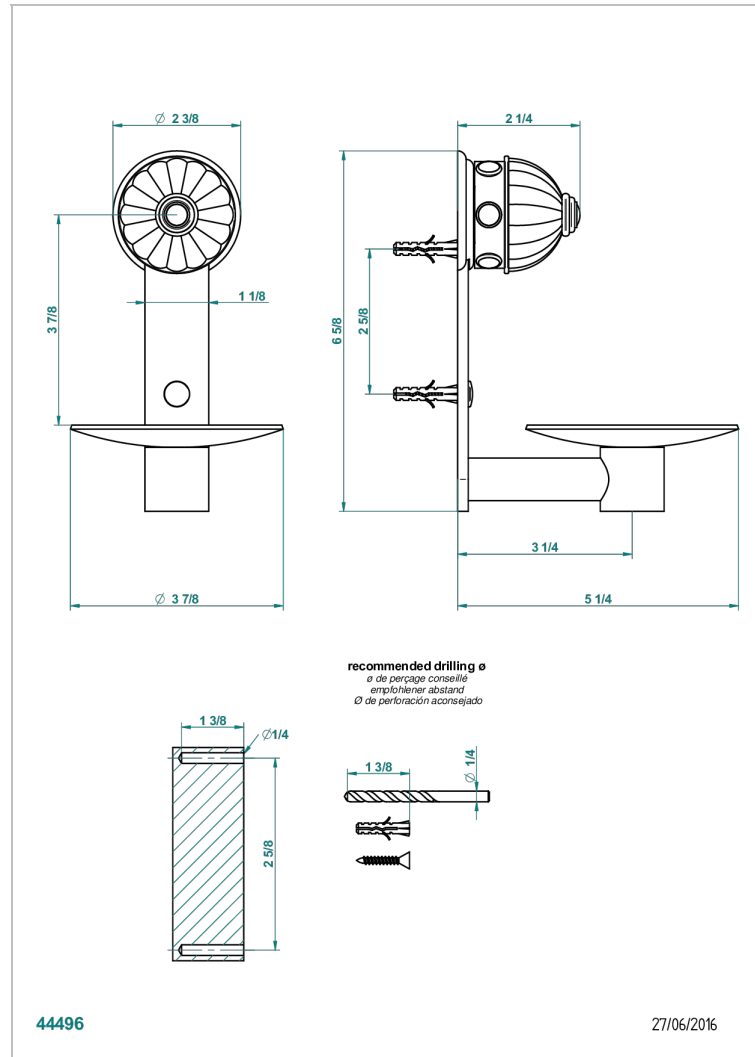

# AMBOISE MALACHITE

A1J-546

Soap dish, wall mounted, 4" diameter

## CHARACTERISTIC

- Amboise Malachite
- Soap dish, wall mounted, 4" diameter