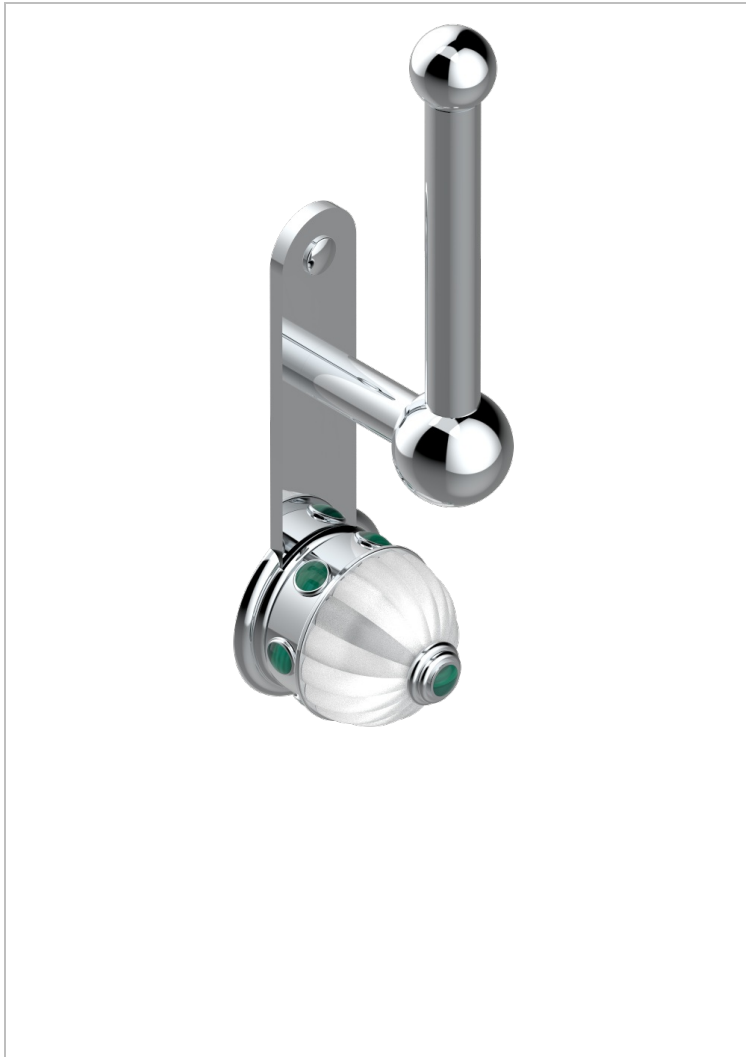

CHEVERNY MALACHITE

A1S-542

Reserve toilet paper holder

CHARACTERISTIC

- Cheverny Malachite
- Reserve toilet paper holder

AVAILABLE FINITIONS

Black ceram - D30
Blush PVD - H62
Brass color PVD - H49
Brown bronze color PVD - F33
Chrome polished - A02
Chrome polished / gold polished - G02

Gold color PVD - H52
Gold mat - F07
Gold polished - F01
Graphite PVD - H64
Matt Umber PVD - H67
Matt blush PVD - H60

Matt brass color PVD - H50
Matt brown bronze color PVD - F34
Matt chrome (American satin) - C02
Matt gold color PVD - H53
Matt graphite PVD - H65
Matt nickel (American satin) - C01

Matt nickel color PVD - H56
Nickel antique / Sovereign - H28
Nickel color PVD - H55
Nickel polished - B01
Soft gold - F30
Soft matt gold - F31

Umber PVD - H66