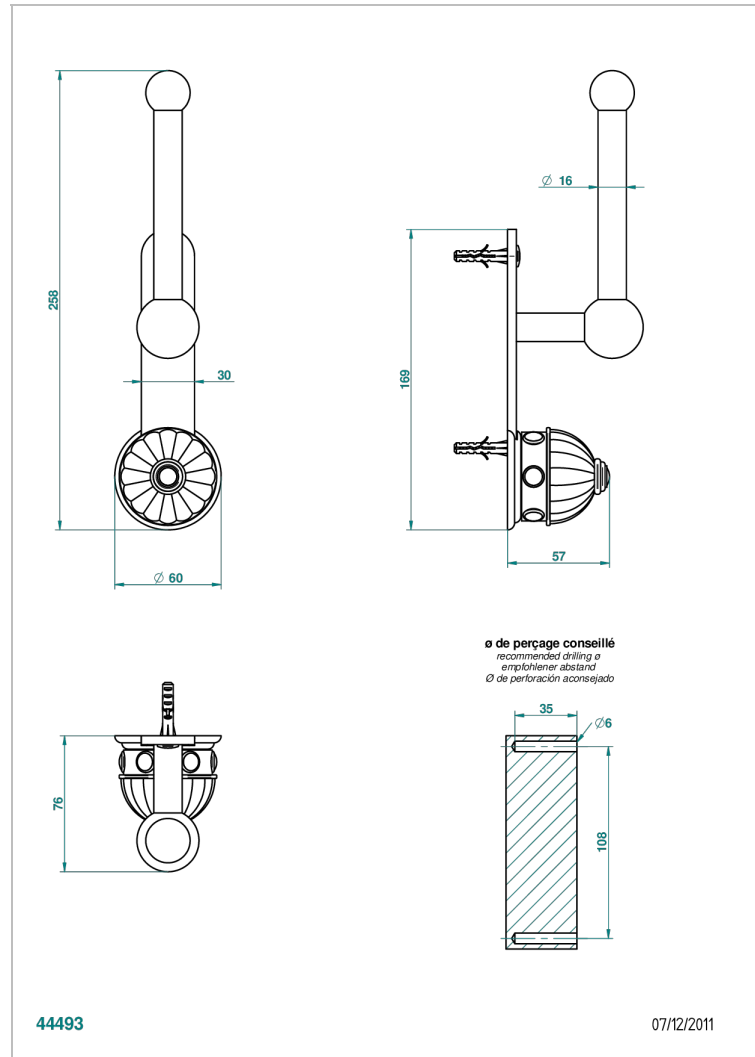

CHEVERNY MALACHITE

A1S-542

Reserve toilet paper holder

CHARACTERISTIC

- Cheverny Malachite
- Reserve toilet paper holder

AVAILABLE FINITIONS

Black ceram - D30
Blush PVD - H62
Brass color PVD - H49
Brown bronze color PVD - F33
Chrome polished - A02
Chrome polished / gold polished - G02

Matt nickel color PVD - H56
Nickel antique / Sovereign - H28
Nickel color PVD - H55
Nickel polished - B01
Soft gold - F30
Soft matt gold - F31

Umber PVD - H66