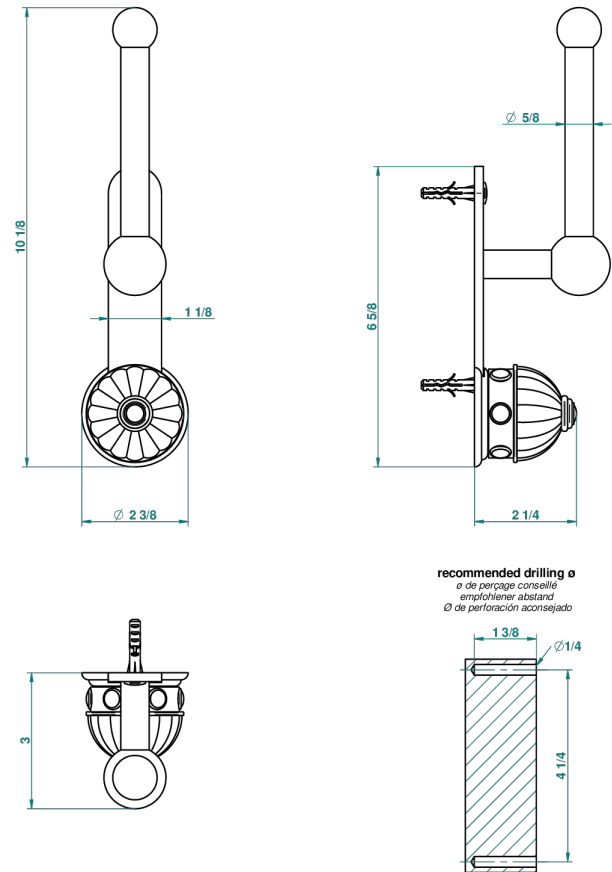

CHEVERNY MALACHITE

A1S-542

Reserve toilet paper holder

THG[®]
PARIS

44493

07/12/2011

CHARACTERISTIC

- Cheverny Malachite
- Reserve toilet paper holder

Umber PVD - H66