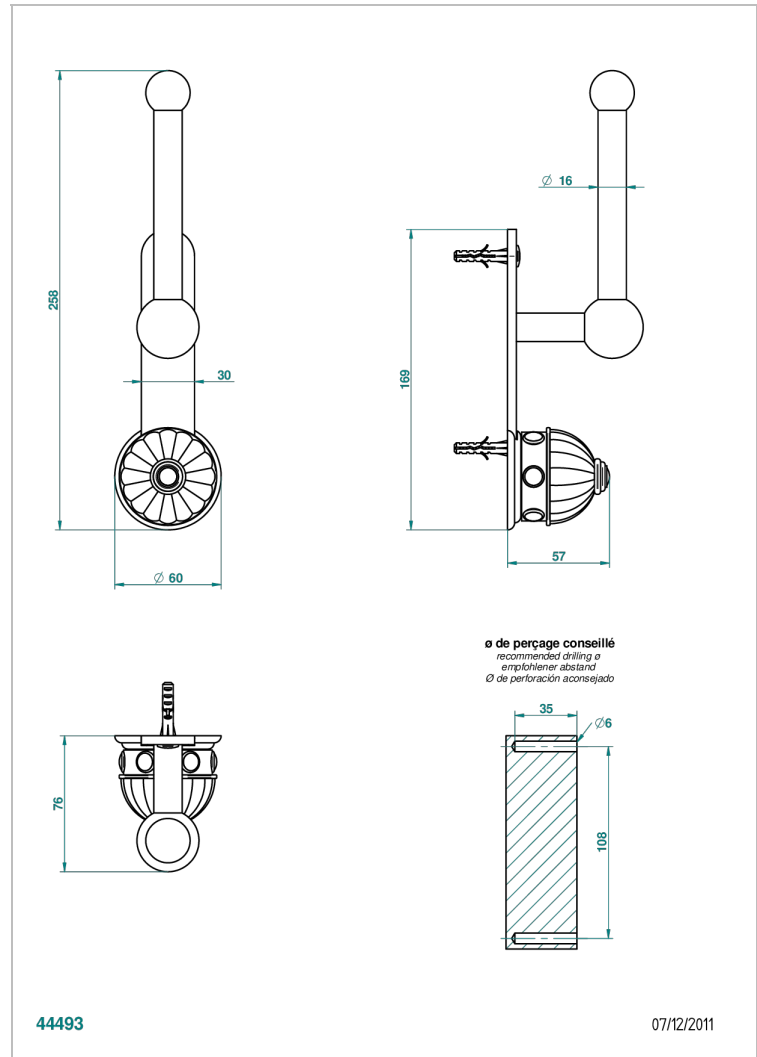

# CHEVERNY MALACHITE

A1S-542

Wall mounted WC reserve paper holder

THG<sup>®</sup>  
PARIS

## CHARACTERISTIC

- Cheverny Malachite
- Wall mounted WC reserve paper holder