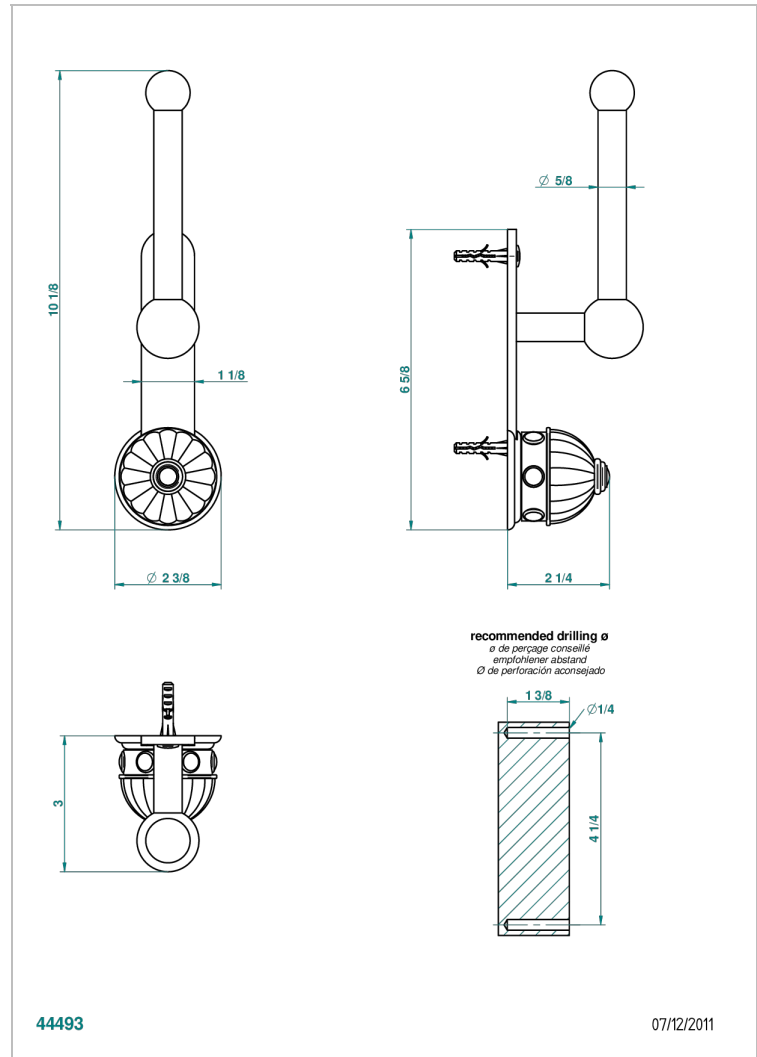

# CHEVERNY MALACHITE

A1S-542

Wall mounted WC reserve paper holder

THG<sup>®</sup>  
PARIS

## CHARACTERISTIC

- Cheverny Malachite
- Wall mounted WC reserve paper holder