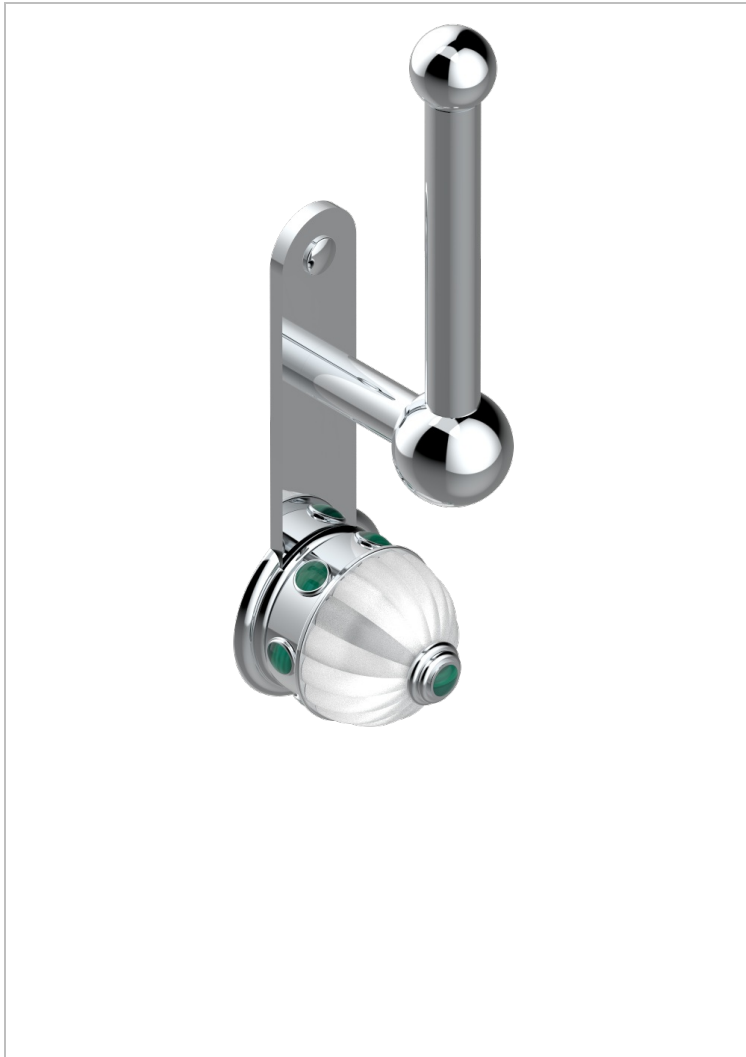

# CHEVERNY MALACHITE

A1S-542

Wall mounted WC reserve paper holder

THG<sup>®</sup>  
PARIS

## CHARACTERISTIC

- Cheverny Malachite
- Wall mounted WC reserve paper holder

## AVAILABLE FINITIONS

Antique nickel - H28  
Black ceram - D30  
Blush PVD - H62  
Brass color PVD - H49  
Brown bronze color PVD - F33  
Gold color PVD - H52

Graphite PVD - H64  
Matt Umber PVD - H67  
Matt blush PVD - H60  
Matt brass color PVD - H50  
Matt brown bronze color PVD - F34  
Matt chrome - C02

Matt gold - F07  
Matt gold color PVD - H53  
Matt graphite PVD - H65  
Matt nickel (color finish) - C01  
Matt nickel color PVD - H56  
Nickel color PVD - H55

Polished chrome (color finish) - A02  
Polished chrome / Polished gold (color finish) - G02  
Polished gold (color finish) - F01  
Polished nickel - B01  
Soft gold - F30  
Soft matt gold - F31  
Umber PVD - H66