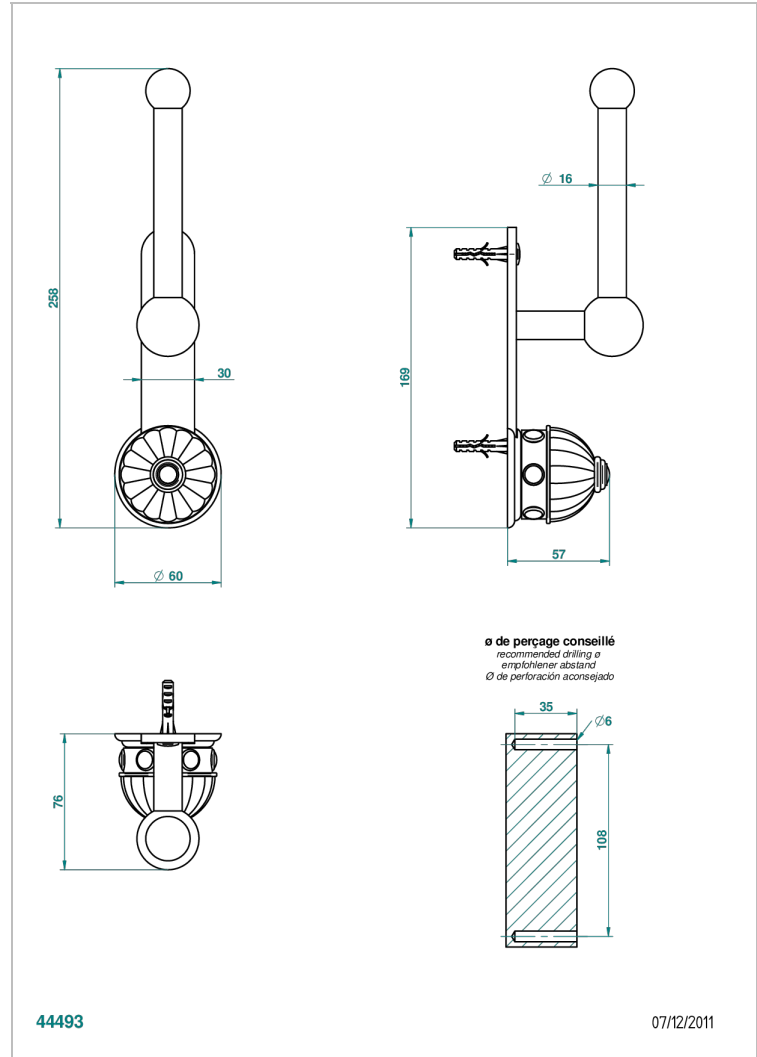

AMBOISE MALACHITE

A1J-542

Reserve toilet paper holder

THG[®]
PARIS

44493

07/12/2011

CHARACTERISTIC

- Amboise Malachite
- Reserve toilet paper holder