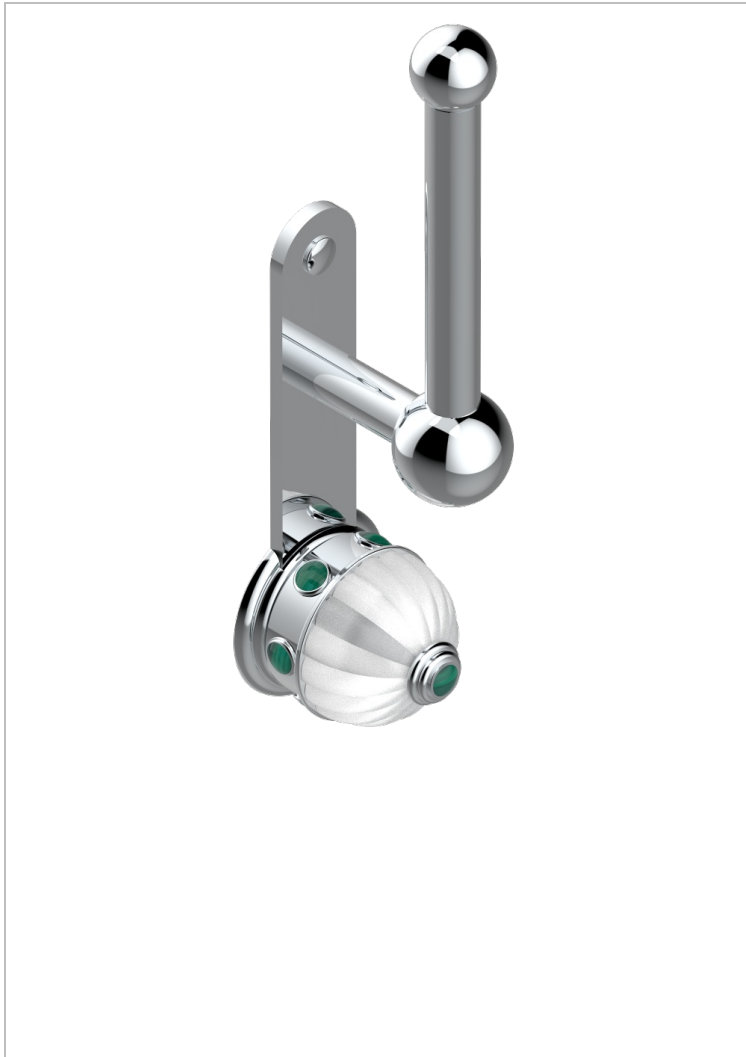

AMBOISE MALACHITE

A1J-542

Reserve toilet paper holder

THG[®]
PARIS

44493

07/12/2011

CHARACTERISTIC

- Amboise Malachite
- Reserve toilet paper holder

AVAILABLE FINITIONS

Black ceram - D30
Blush PVD - H62
Brass color PVD - H49
Brown bronze color PVD - F33
Chrome polished - A02
Chrome polished / gold polished - G02

Gold color PVD - H52
Gold mat - F07
Gold polished - F01
Graphite PVD - H64
Matt Umber PVD - H67
Matt blush PVD - H60

Matt brass color PVD - H50
Matt brown bronze color PVD - F34
Matt chrome (American satin) - C02
Matt gold color PVD - H53
Matt graphite PVD - H65
Matt nickel (American satin) - C01

Matt nickel color PVD - H56
Nickel antique / Sovereign - H28
Nickel color PVD - H55
Nickel polished - B01
Soft gold - F30
Soft matt gold - F31